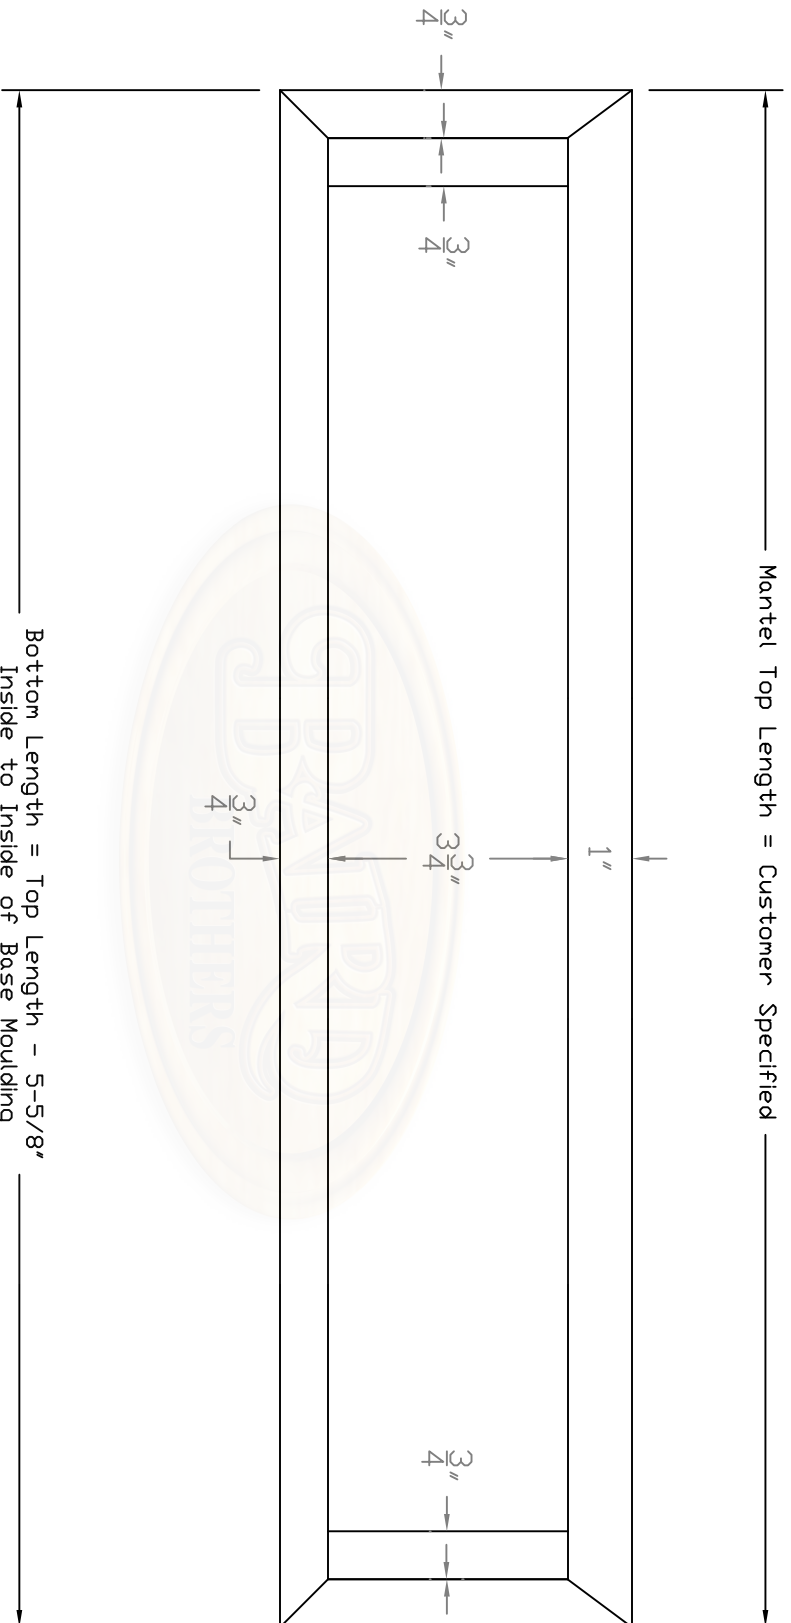

Front of Mantel

Mantel Top Length = Customer Specified

Bottom Length = Top Length - 5-5/8"
Inside to Inside of Base Moulding

Baird Brothers Fine Hardwoods
Baird Brothers Sawmill Inc. www.BairdBrothers.com
7060 Croy Rd. Canfield, OH 44406
(330) 533-3122 (800) 732-1697

DATE:	3/30/19	DRAWN BY:	BPT	SHEET:	2 of 4
SCALE:	1:3	REV		REV BY:	

DRAWING # Mantel #5 THIS DRAWING IS PROPERTY OF BAIRD BROTHERS SAWMILL INC.

Back of Mantel

Mantel Top Length = Customer Specified

Bottom Length = Top Length - 5-5/8"
Inside to Inside of Base Moulding

DATE:	3/30/19	DRAWN BY:	BPT	SHEET:	4 OF 4
SCALE:	1:2	REV		REV BY:	
DRAWING #:	Mantel #5	REV DATE:		THIS DRAWING IS PROPERTY OF BAIRD BROTHERS SAWMILL INC.	