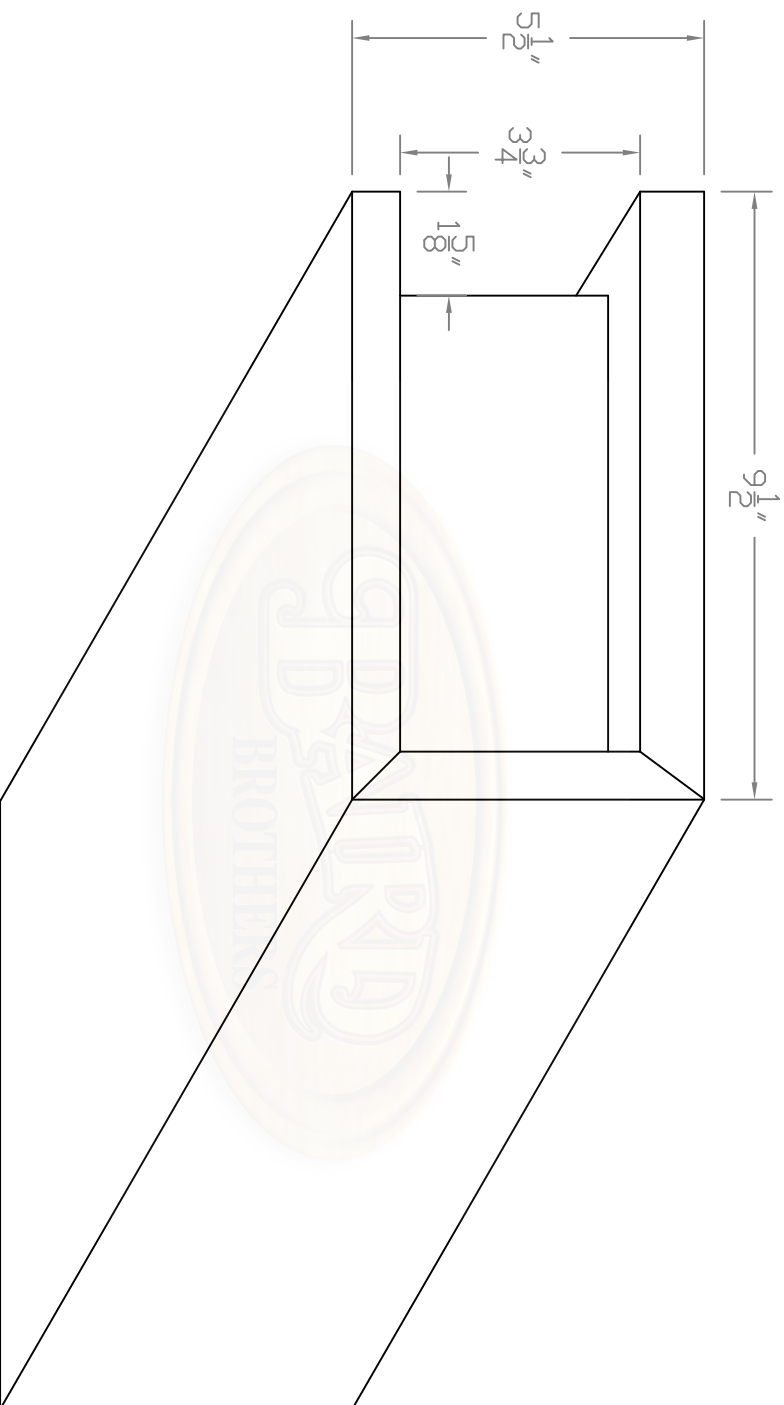

****Projection of Mantel****

Baird Brothers Fine Hardwoods
 Baird Brothers Sawmill Inc. www.BairdBrothers.com
 7060 Croy Rd. Canfield, OH 44406
 (330) 533-3122 (800) 732-1697

DATE:	3/30/19	DRAWN BY:	BPT	SHEET:	1 of 4
SCALE:	1:3	REV		REV BY:	
DRAWING #:	Mantel #5	REV DATE:		THIS DRAWING IS PROPERTY OF BAIRD BROTHERS SAWMILL INC.	

Front of Mantel

Mantel Top Length = Customer Specified

Bottom Length = Top Length - 5-5/8"
Inside to Inside of Base Moulding

Baird Brothers Fine Hardwoods
Baird Brothers Sawmill Inc. www.BairdBrothers.com
7060 Croy Rd. Canfield, OH 44406
(330) 533-3122 (800) 732-1697

DATE:	3/30/19	DRAWN BY:	BPT	SHEET:	2 of 4
SCALE:	1:3	REV		REV BY:	

DRAWING # Mantel #5 THIS DRAWING IS PROPERTY OF BAIRD BROTHERS SAWMILL INC.

Back of Mantel

Mantel Top Length = Customer Specified

Bottom Length = Top Length - 5-5/8"
Inside to Inside of Base Moulding