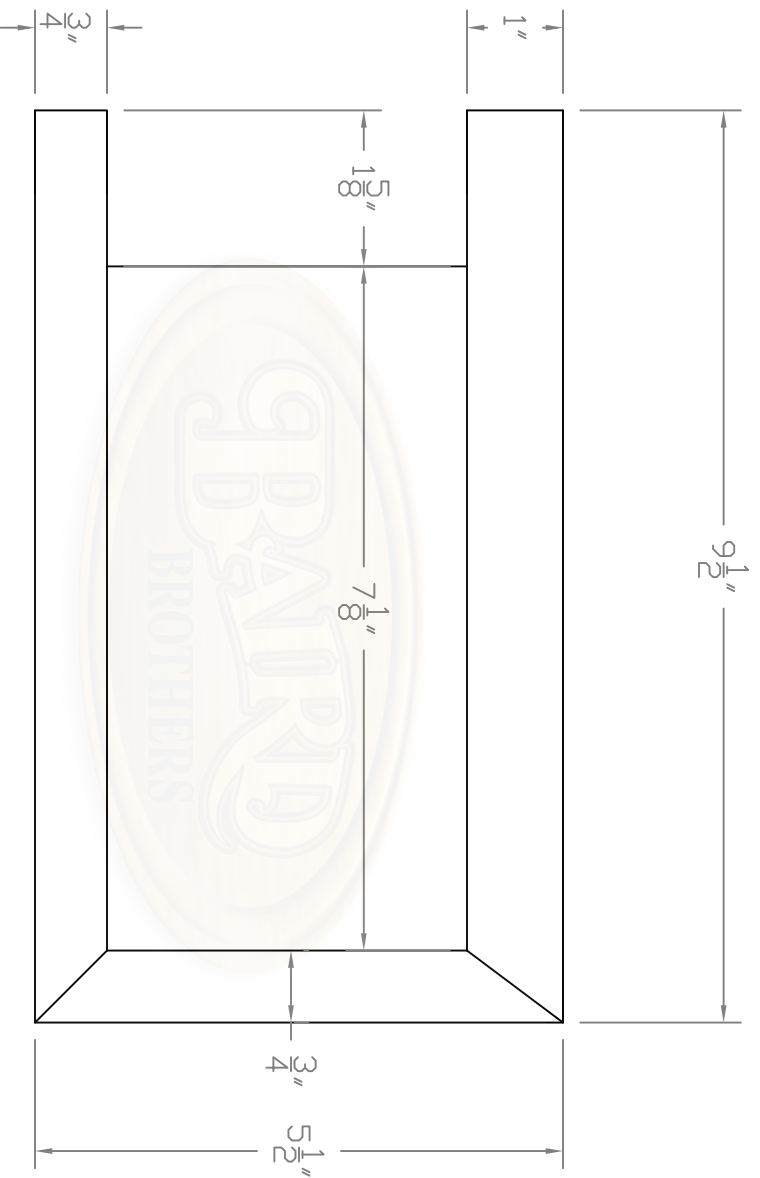

Front of Mantel

Mantel Top Length = Customer Specified

Bottom Length = Top Length - 5-5/8"
Inside to Inside of Base Moulding

Baird Brothers Fine Hardwoods
Baird Brothers Sawmill Inc. www.BairdBrothers.com
7060 Croy Rd. Canfield, OH 44406
(330) 533-3122 (800) 732-1697

DATE:	3/30/19	DRAWN BY:	BPT	SHEET:	2 of 4
SCALE:	1:3	REV		REV BY:	

DRAWING # Mantel #5 THIS DRAWING IS PROPERTY OF BAIRD BROTHERS SAWMILL INC.

Back of Mantel

Mantel Top Length = Customer Specified

Bottom Length = Top Length - 5-5/8"
Inside to Inside of Base Moulding

REV BY:

DRAWING #1 Mantel #5

THIS DRAWING IS PROPERTY OF
 BAIRD BROTHERS SAWMILL INC.

****Cross Section of Mantel****

BAIRD BROTHERS
FINE HARDWOODS

Baird Brothers Fine Hardwoods
Baird Brothers Sawmill Inc. www.BairdBrothers.com
7060 Croy Rd. Canfield, OH 44406
(330) 533-3122 (800) 732-1697

DATE:	3/30/19	DRAWN BY:	BPT	SHEET:	4 OF 4
SCALE:	1:2	REV		REV BY:	
DRAWING #:	Mantel #5	REV DATE:		THIS DRAWING IS PROPERTY OF BAIRD BROTHERS SAWMILL INC.	