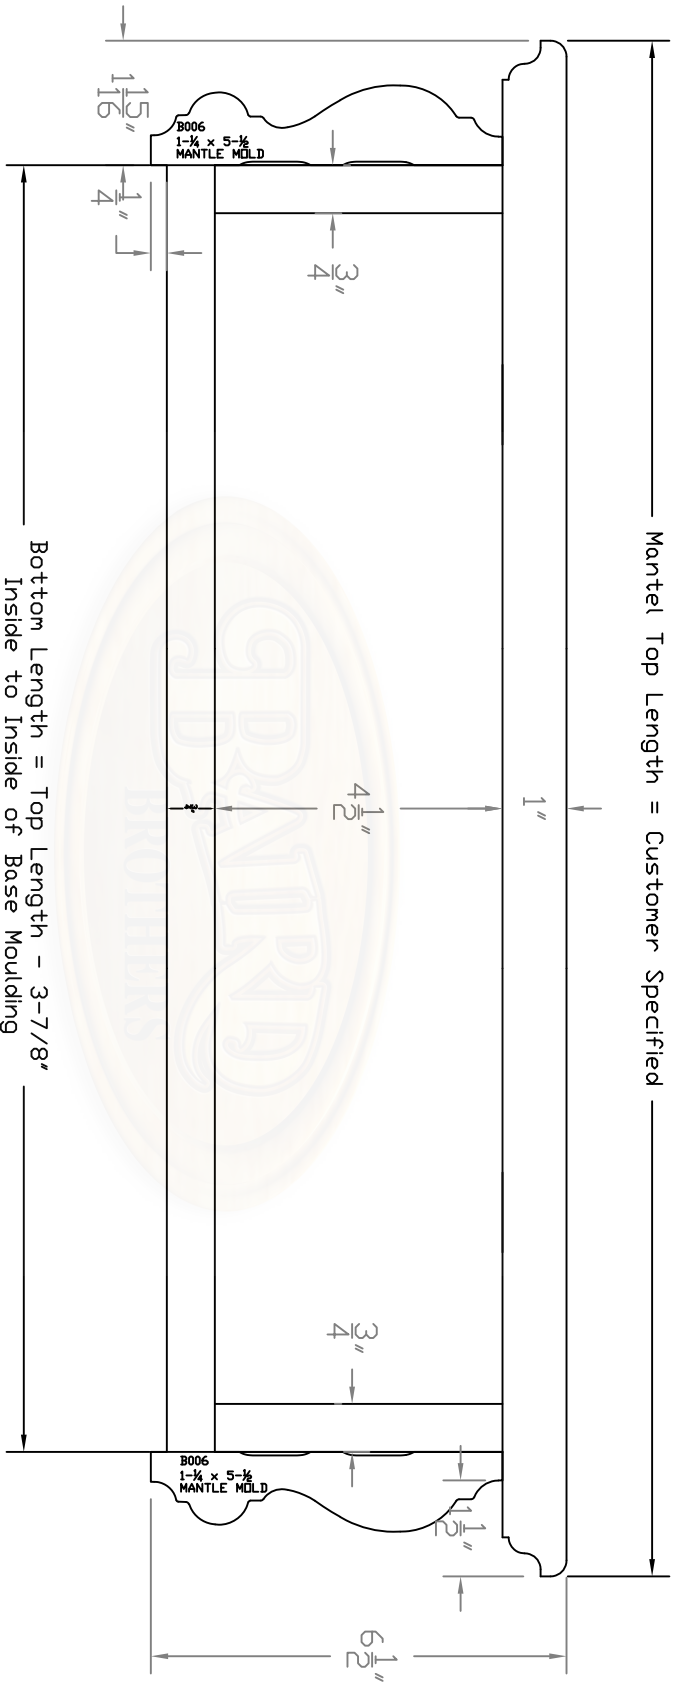

**\*\*Projection of Mantel\*\***

**Baird Brothers Fine Hardwoods**  
 Baird Brothers Sawmill Inc. www.BairdBrothers.com  
 7060 Croy Rd. Canfield, OH 44406  
 (330) 533-3122 (800) 732-1697

DATE:	3/30/19	DRAWN BY:	BPT	SHEET:	1 of 4
SCALE:	1:3	REV		REV BY:	
DRAWING #:	Mantel #9	REV DATE:		THIS DRAWING IS PROPERTY OF BAIRD BROTHERS SAWMILL INC.	

# \*\*Front of Mantel\*\*

**Baird Brothers Fine Hardwoods**  
Baird Brothers Sawmill Inc. www.BairdBrothers.com  
7060 Croy Rd. Canfield, OH 44406  
(330) 533-3122 (800) 732-1697

DATE: 3/30/19	DRAWN BY: BPT	SHEET: 2 of 4
SCALE: 1:3	REV	REV DATE:
DRAWING #:	Mantel #9	THIS DRAWING IS PROPERTY OF BAIRD BROTHERS SAWMILL INC.

# \*\*Back of Mantel\*\*

**Baird Brothers Fine Hardwoods**  
 Baird Brothers Sawmill Inc. www.BairdBrothers.com  
 7060 Croy Rd. Canfield, OH 44406  
 (330) 533-3122 (800) 732-1697

DATE:	3/30/19	DRAWN BY:	BPT	SHEET:	3 of 4
SCALE:	1:3	REV		REV BY:	
DRAWING #:	Mantel #9	REV DATE:		THIS DRAWING IS PROPERTY OF BAIRD BROTHERS SAWMILL INC.	