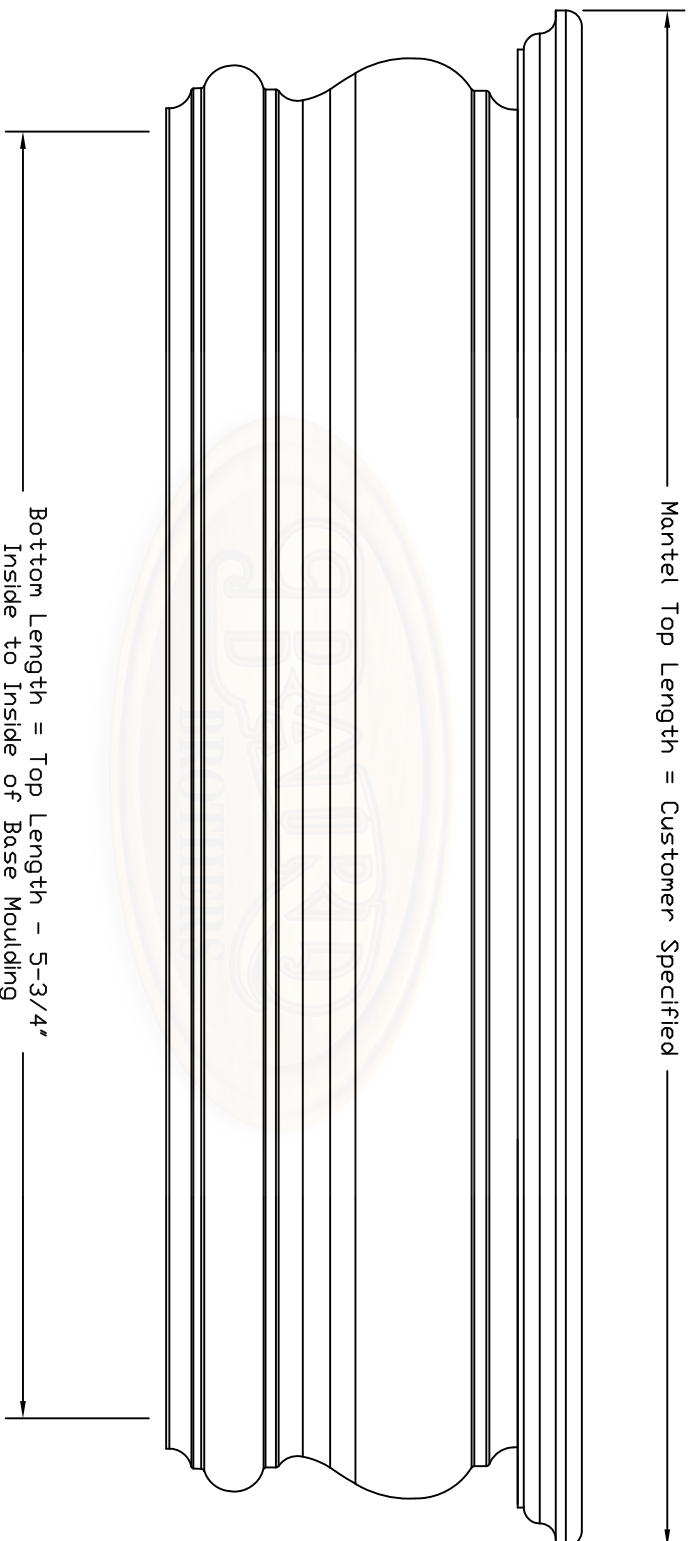

**\*\*Projection of Mantel\*\***

**Baird Brothers Fine Hardwoods**  
 Baird Brothers Sawmill Inc. www.BairdBrothers.com  
 7060 Croy Rd. Canfield, OH 44406  
 (330) 533-3122 (800) 732-1697

DATE:	3/30/19	DRAWN BY:	BPT	SHEET:	1 of 4
SCALE:	1:3	REV		REV BY:	
DRAWING #:	Mantel #9	REV DATE:		THIS DRAWING IS PROPERTY OF BAIRD BROTHERS SAWMILL INC.	

# \*\*Front of Mantel\*\*

**Baird Brothers Fine Hardwoods**  
Baird Brothers Sawmill Inc. www.BairdBrothers.com  
7060 Croy Rd. Canfield, OH 44406  
(330) 533-3122 (800) 732-1697

DATE: 3/30/19	DRAWN BY: BPT	SHEET: 2 of 4
SCALE: 1:3	REV	REV DATE:
DRAWING #:	Mantel #9	THIS DRAWING IS PROPERTY OF BAIRD BROTHERS SAWMILL INC.