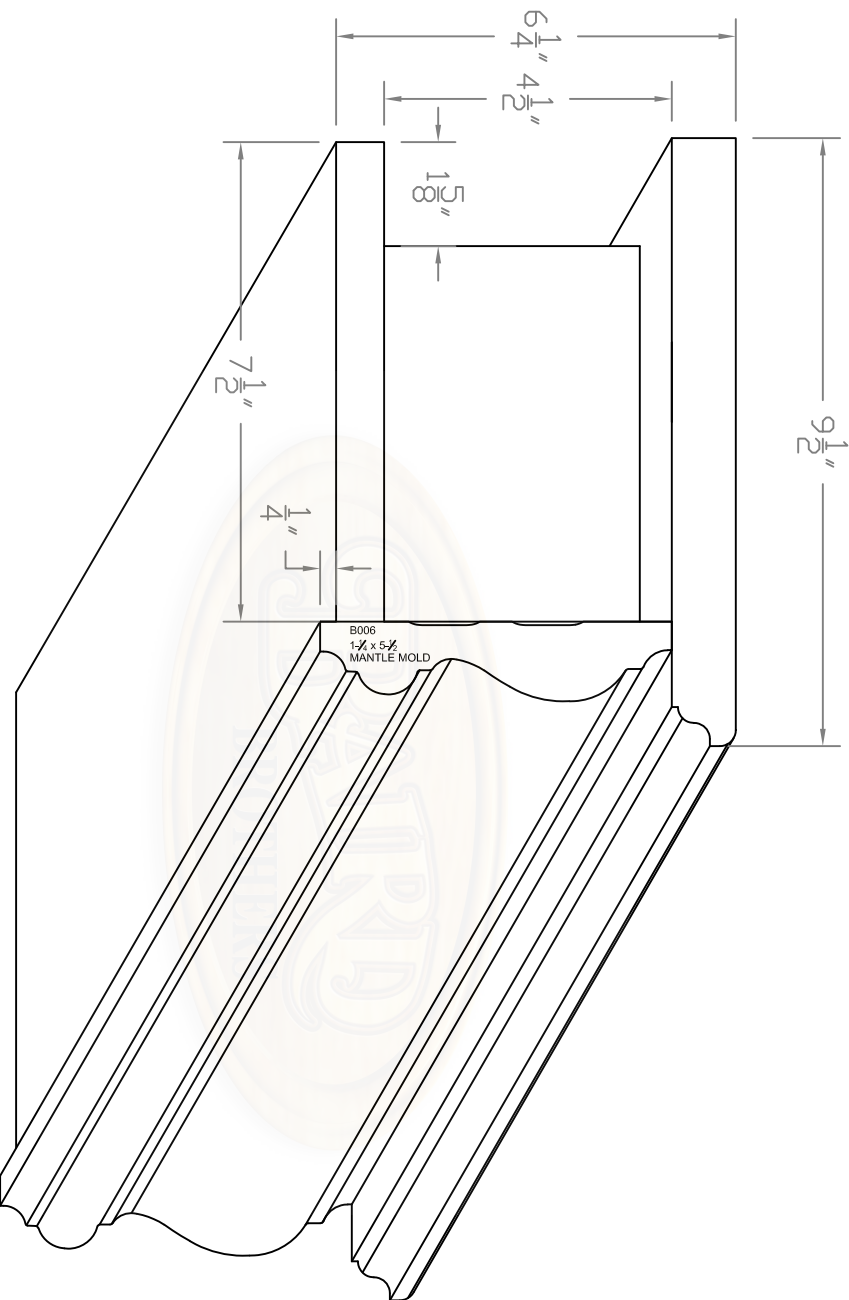

**\*\*Projection of Mantel\*\***

**Baird Brothers Fine Hardwoods**  
 Baird Brothers Sawmill Inc. www.BairdBrothers.com  
 7060 Croy Rd. Canfield, OH 44406  
 (330) 533-3122 (800) 732-1697

DATE:	3/30/19	DRAWN BY:	BPT	SHEET:	1 of 4
SCALE:	1:3	REV		REV BY:	
DRAWING #:	Mantel #9	REV DATE:		THIS DRAWING IS PROPERTY OF BAIRD BROTHERS SAWMILL INC.	

# \*\*Front of Mantel\*\*

**Baird Brothers Fine Hardwoods**  
Baird Brothers Sawmill Inc. www.BairdBrothers.com  
7060 Croy Rd. Canfield, OH 44406  
(330) 533-3122 (800) 732-1697

DATE: 3/30/19	DRAWN BY: BPT	SHEET: 2 of 4
SCALE: 1:3	REV	REV DATE:
DRAWING #:	Mantel #9	THIS DRAWING IS PROPERTY OF BAIRD BROTHERS SAWMILL INC.