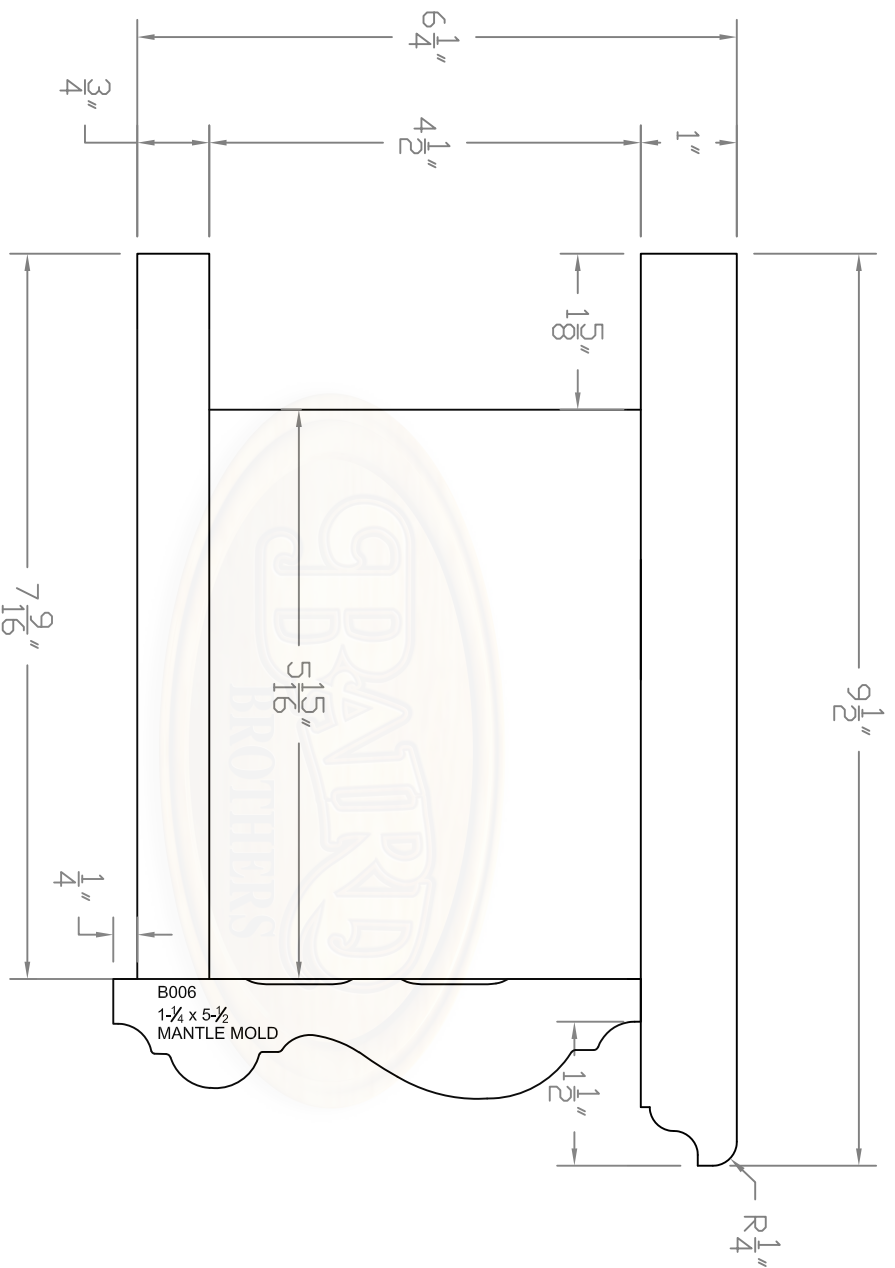

Cross Section of Mantel

Baird Brothers Fine Hardwoods
Baird Brothers Sawmill Inc. www.BairdBrothers.com
7060 Croy Rd. Canfield, OH 44406
(330) 533-3122 (800) 732-1697

DATE:	3/30/19	DRAWN BY:	BPT	SHEET:	4 OF 4
SCALE:	1:2	REV	REV DATE:	REV BY:	
DRAWING #:	Mantel #9	THIS DRAWING IS PROPERTY OF BAIRD BROTHERS SAWMILL INC.