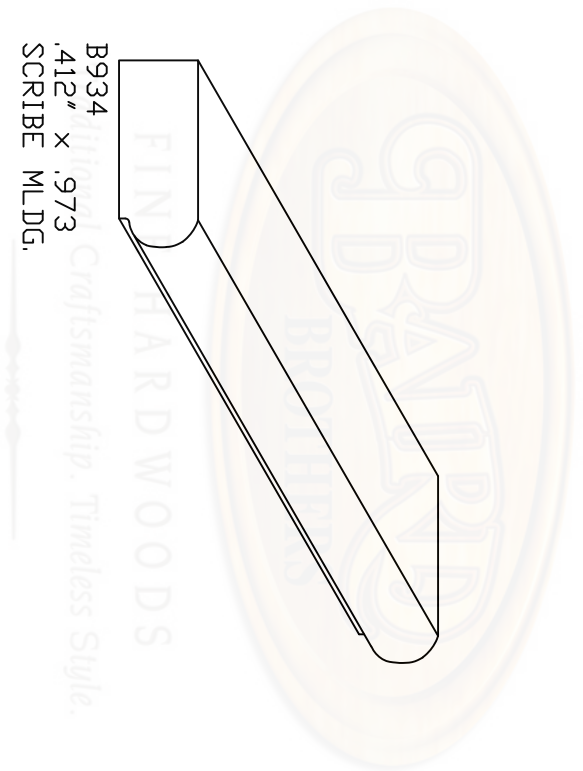

B934
.412" x .973
SCRIBE MLDG.

Baird Brothers Sawmill Inc.

7060 Crory Rd.
Canfield, OH 44406

(330) 533-3122 www.bairdbrothers.com

SIZE	DATE	DRAWN BY:	REV
9-12-06		MAK	

SCALE	1:1	DRAWING #:	B934	SHEET
-------	-----	------------	------	-------