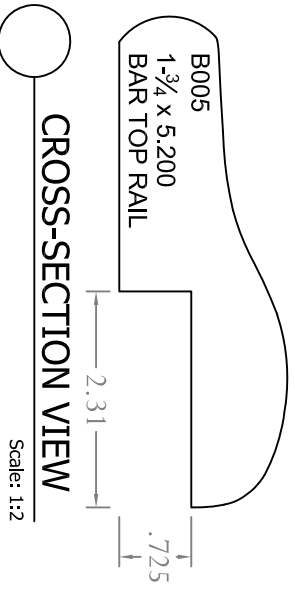

Baird Bros.  
B005DSC45-2D

B005  
1-3/4" x 5.200  
BAR TOP RAIL

CROSS-SECTION VIEW  
Scale: 1:2

**Baird Brothers Fine Hardwoods**  
Baird Brothers Sawmill Inc. www.BairdBrothers.com  
7060 Croy Rd. Canfield, OH 44406  
(330) 533-3122 (800) 732-1697

DATE:	8/31/22	DRAWN BY:	JEC	SHEET:	1 of 2
SCALE:	1:2	REV		REV DATE:	

DRAWING # B005DSC45-2D THIS DRAWING IS PROPERTY OF BAIRD BROTHERS SAWMILL INC.