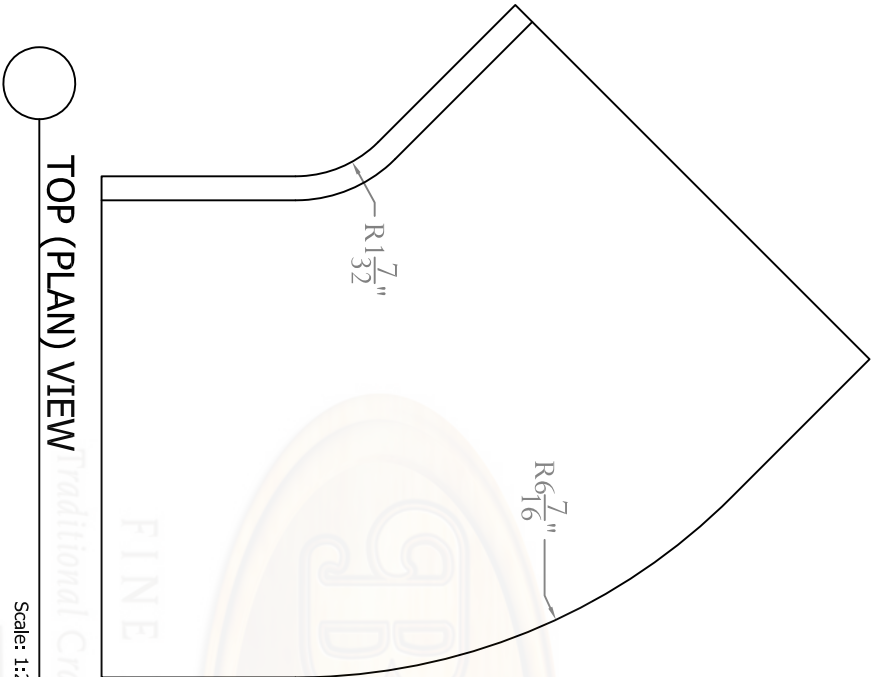

Baird Bros.  
B005DSC45-2D

B005  
1-3/4" x 5.200  
BAR TOP RAIL

CROSS-SECTION VIEW  
Scale: 1:2

**Baird Brothers Fine Hardwoods**  
Baird Brothers Sawmill Inc. www.BairdBrothers.com  
7060 Croy Rd. Canfield, OH 44406  
(330) 533-3122 (800) 732-1697

DATE:	8/31/22	DRAWN BY:	JEC	SHEET:	1 of 2
SCALE:	1:2	REV		REV DATE:	

DRAWING # B005DSC45-2D THIS DRAWING IS PROPERTY OF BAIRD BROTHERS SAWMILL INC.