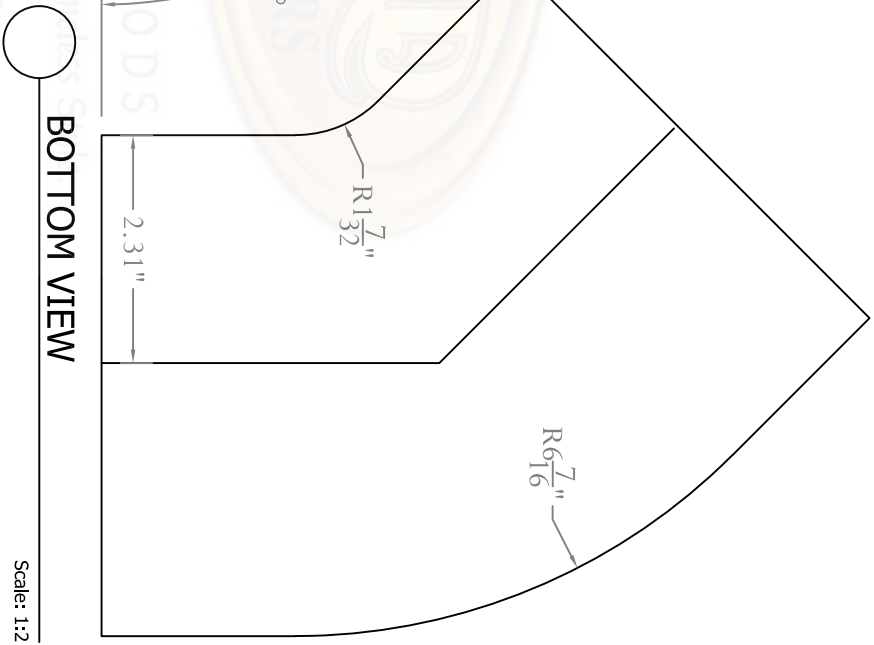

Baird Bros.  
B005DSC45-2D

B005  
1-3/4" x 5.200  
BAR TOP RAIL

CROSS-SECTION VIEW  
Scale: 1:2

**Baird Brothers Fine Hardwoods**  
Baird Brothers Sawmill Inc. www.BairdBrothers.com  
7060 Croy Rd. Canfield, OH 44406  
(330) 533-3122 (800) 732-1697