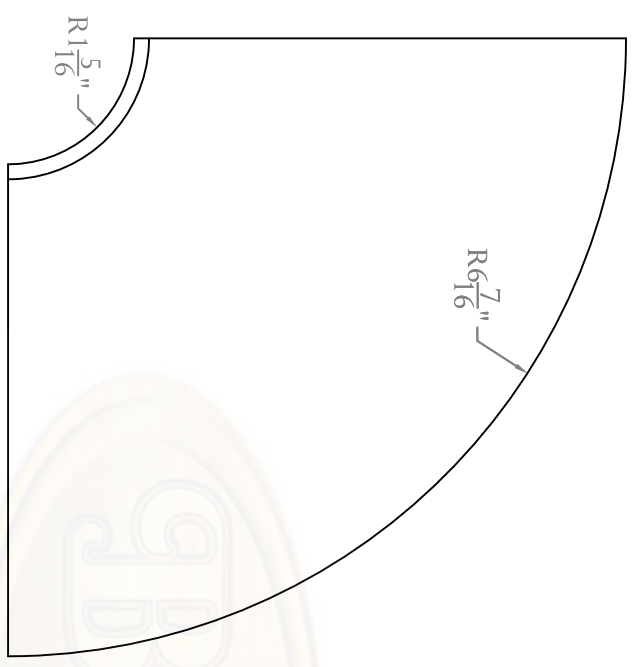

Baird Bros.  
B005ISSC90-2D

TOP (PLAN) VIEW  
Scale: 1:2

BOTTOM VIEW  
Scale: 1:2

FAIRBANKS HARDWOODS  
Traditional Craftsmanship. Timeless Style.

B005  
1-3/4" x 5.200  
BAR TOP RAIL  
CROSS-SECTION VIEW  
Scale: 1:2