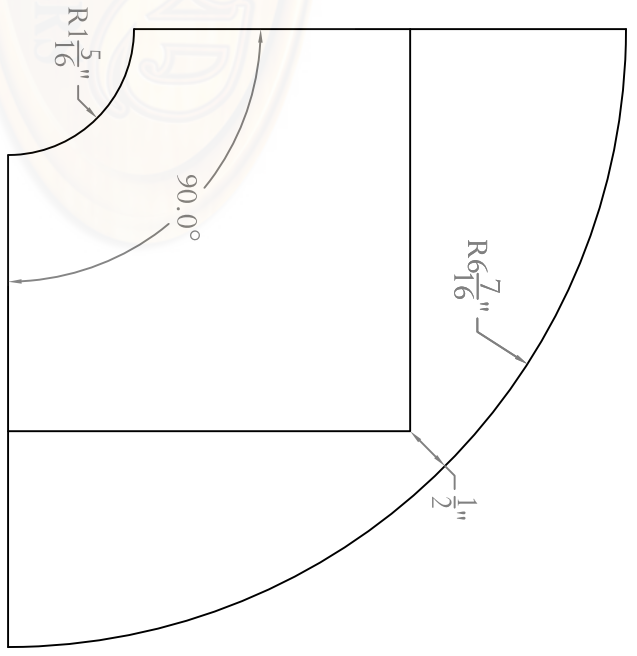

Baird Bros.  
B005ISSC90-2D

TOP (PLAN) VIEW  
Scale: 1:2

BOTTOM VIEW  
Scale: 1:2

FAIRBANKS HARDWOODS  
Traditional Craftsmanship. Timeless Style.

B005  
1-3/4" x 5.200  
BAR TOP RAIL  
CROSS-SECTION VIEW  
Scale: 1:2