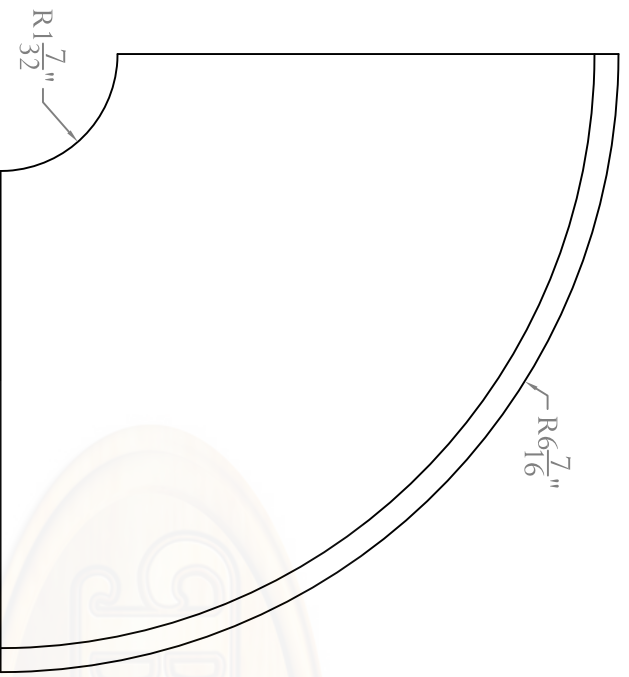

Baird Bros.  
B005DSC90-2D

TOP (PLAN) VIEW

Scale: 1:2

BOTTOM VIEW

Scale: 1:2

Traditional Craftsmanship. Timeless Style.

CROSS-SECTION VIEW

Scale: 1:2

B005  
1-3/4 x 5.200  
BAR TOP RAIL

**Baird Brothers Fine Hardwoods**  
 Baird Brothers Sawmill Inc. www.BairdBrothers.com  
 7060 Croy Rd. Canfield, OH 44406  
 (330) 533-3122 (800) 732-1697

|                         |               |               |
|-------------------------|---------------|---------------|
| DATE: 9/18/14           | DRAWN BY: JEC | SHEET: 1 of 1 |
| SCALE: 1:2              | REV           | REV BY:       |
| DRAWING #: B005DSC90-2D | REV DATE:     | REV BY:       |