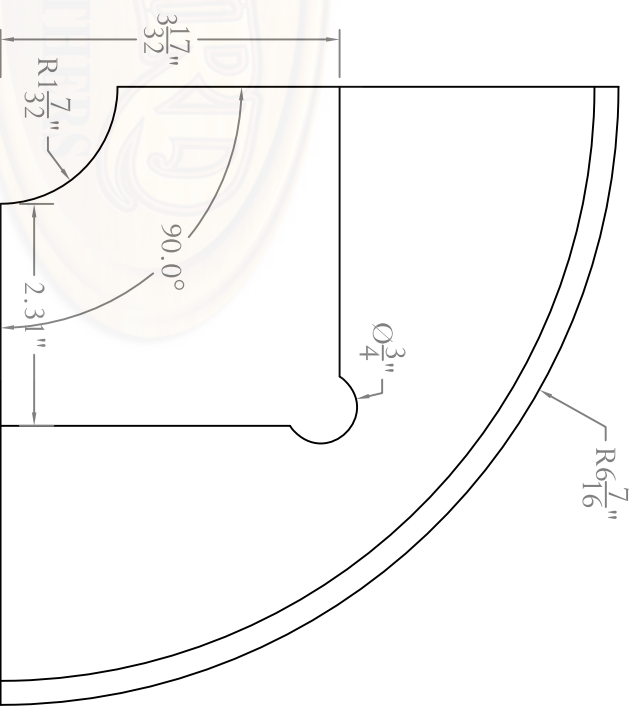

Baird Bros.  
B005DSC90-2D

TOP (PLAN) VIEW

Scale: 1:2

BOTTOM VIEW

Scale: 1:2

Traditional Craftsmanship. Timeless Style.

CROSS-SECTION VIEW

Scale: 1:2

B005  
1-3/4 x 5.200  
BAR TOP RAIL

**Baird Brothers Fine Hardwoods**  
 Baird Brothers Sawmill Inc. www.BairdBrothers.com  
 7060 Croy Rd. Canfield, OH 44406  
 (330) 533-3122 (800) 732-1697

|                         |               |               |
|-------------------------|---------------|---------------|
| DATE: 9/18/14           | DRAWN BY: JEC | SHEET: 1 of 1 |
| SCALE: 1:2              | REV           | REV BY:       |
| DRAWING #: B005DSC90-2D | REV DATE:     | REV BY:       |