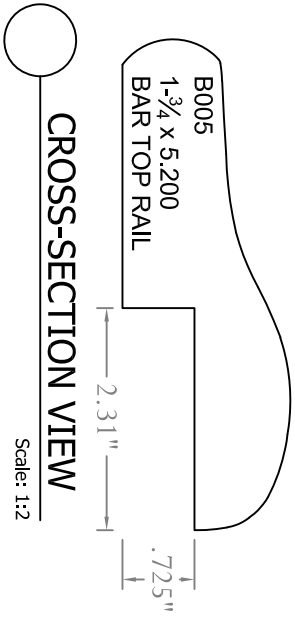

Baird Bros.  
B005DSC90-2D

TOP (PLAN) VIEW

Scale: 1:2

BOTTOM VIEW

Scale: 1:2

Traditional Craftsmanship. Timeless Style.

CROSS-SECTION VIEW

Scale: 1:2

B005  
1-3/4 x 5.200  
BAR TOP RAIL

**Baird Brothers Fine Hardwoods**  
 Baird Brothers Sawmill Inc. www.BairdBrothers.com  
 7060 Croy Rd. Canfield, OH 44406  
 (330) 533-3122 (800) 732-1697

|                         |               |               |
|-------------------------|---------------|---------------|
| DATE: 9/18/14           | DRAWN BY: JEC | SHEET: 1 of 1 |
| SCALE: 1:2              | REV           | REV BY:       |
| DRAWING #: B005DSC90-2D | REV DATE:     | REV BY:       |