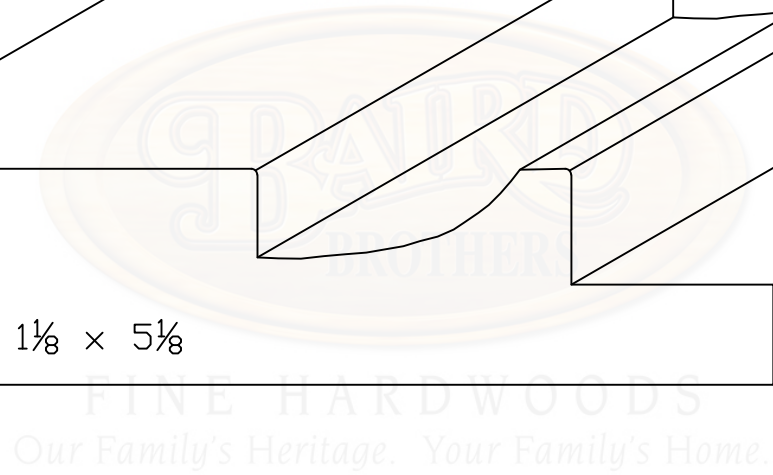

SPL129 1 1/8 x 5 1/8

**Baird Brothers Fine Hardwoods**

Baird Brothers Sawmill Inc. [www.BairdBrothers.com](http://www.BairdBrothers.com)

7060 Croy Rd. Canfield, OH 44406

(330) 533-3122 (800) 732-1697

DATE:	11-30-13	DRAWN BY:	AMB	SHEET:	1 of 1
SCALE:	1:1	REV	REV DATE:	REV BY:	
DRAWING #:	SPL129			THIS DRAWING IS PROPERTY OF BAIRD BROTHERS SAWMILL INC.	