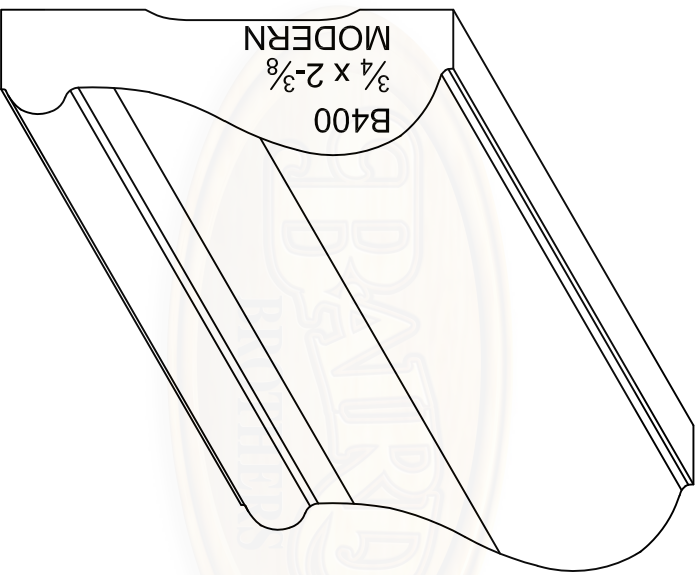

Baird Bros.  
B400 Chair Rail

**BAIRD BROTHERS**  
FINE HARDWARES

**Baird Brothers Fine Hardwoods**  
Baird Brothers Sawmill Inc. [www.BairdBrothers.com](http://www.BairdBrothers.com)  
7060 Croy Rd. Canfield, OH 44406  
(330) 533-3122 (800) 732-1697

DATE: 11/1/18 DRAWN BY: BPT SHEET: 1 of 1

SCALE: 1:1 REV: REV DATE: REV BY:

DRAWING #: B400\_PROJ THIS DRAWING IS PROPERTY OF BAIRD BROTHERS SAWMILL INC.