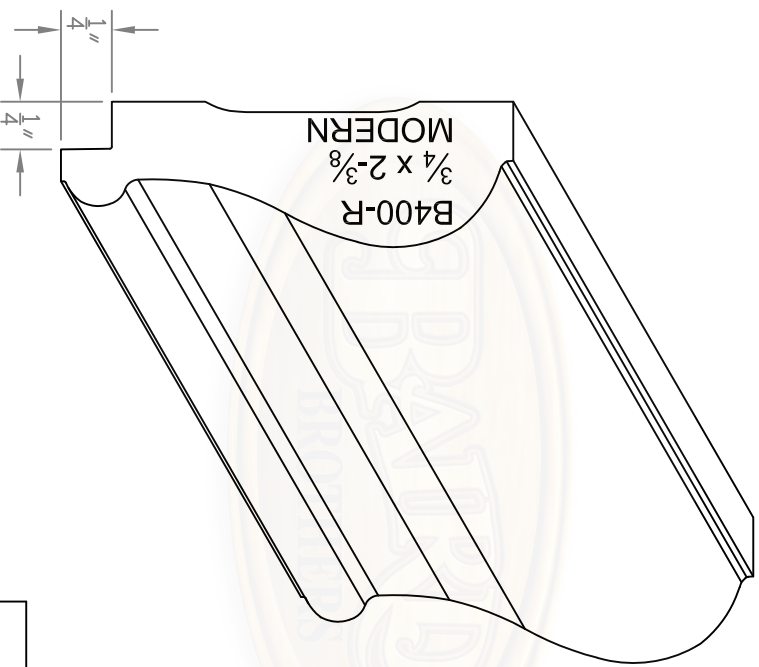

Baird Bros.
B400 Chair Rail

Baird Brothers Fine Hardwoods
Baird Brothers Sawmill Inc. www.BairdBrothers.com
7060 Croy Rd. Canfield, OH 44406
(330) 533-3122 (800) 732-1697

DATE:	11/1/18	DRAWN BY:	BPT	SHEET:	1 of 1
SCALE:	1:1	REV		REV BY:	

DRAWING # B400-R_PROD
THIS DRAWING IS PROPERTY OF
BAIRD BROTHERS SAWMILL INC.