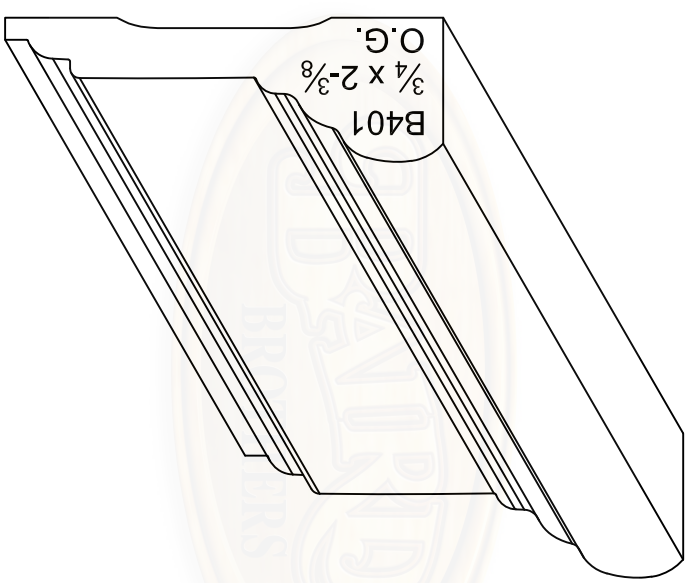

Baird Bros.
B401 Chair Rail

Baird Brothers Fine Hardwoods
Baird Brothers Sawmill Inc. www.BairdBrothers.com
7060 Croy Rd. Canfield, OH 44406
(330) 533-3122 (800) 732-1697

DATE:	11/1/18	DRAWN BY:	BPT	SHEET:	1 of 1
SCALE:	1:1	REV		REV BY:	