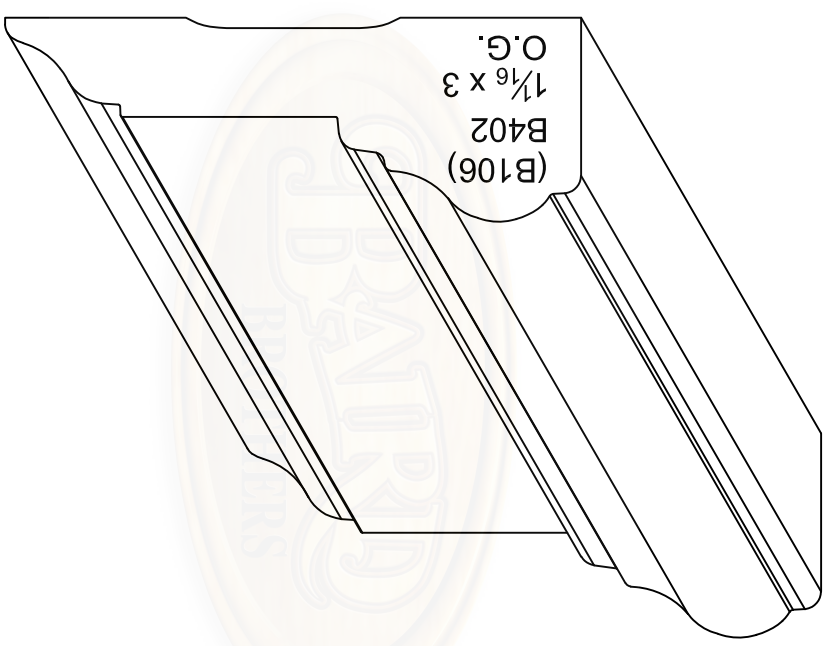

Baird Bros.
B402 Chair Rail

Baird Brothers Fine Hardwoods
Baird Brothers Sawmill Inc. www.BairdBrothers.com
7060 Croy Rd. Canfield, OH 44406
(330) 533-3122 (800) 732-1697

DATE:	11/1/18	DRAWN BY:	BPT	SHEET:	1 of 1
SCALE:	1:1	REV	REV DATE:	REV BY:	