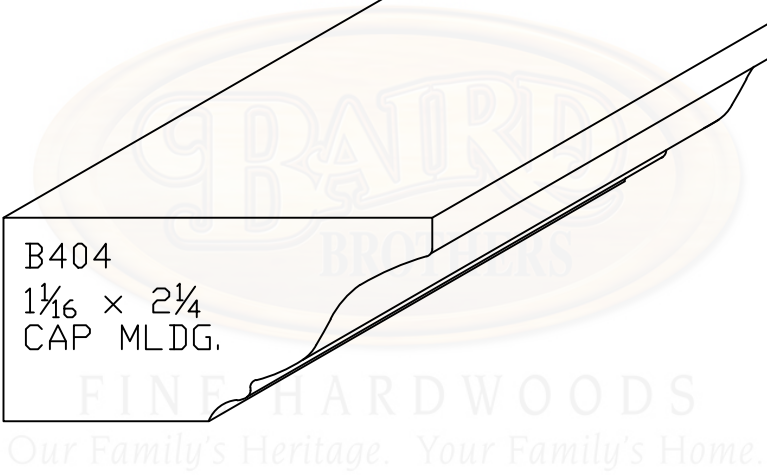

B404
1 1/16" x 2 1/4"
CAP MLDG.

Baird Brothers Fine Hardwoods

Baird Brothers Sawmill Inc. www.BairdBrothers.com

7060 Croy Rd. Canfield, OH 44406

(330) 533-3122 (800) 732-1697

DATE:	6-30-06	DRAWN BY:	MAK	SHEET:	1 of 1
SCALE:	1:1	REV		REV DATE:	
DRAWING #:	B404			THIS DRAWING IS PROPERTY OF BAIRD BROTHERS SAWMILL INC.	