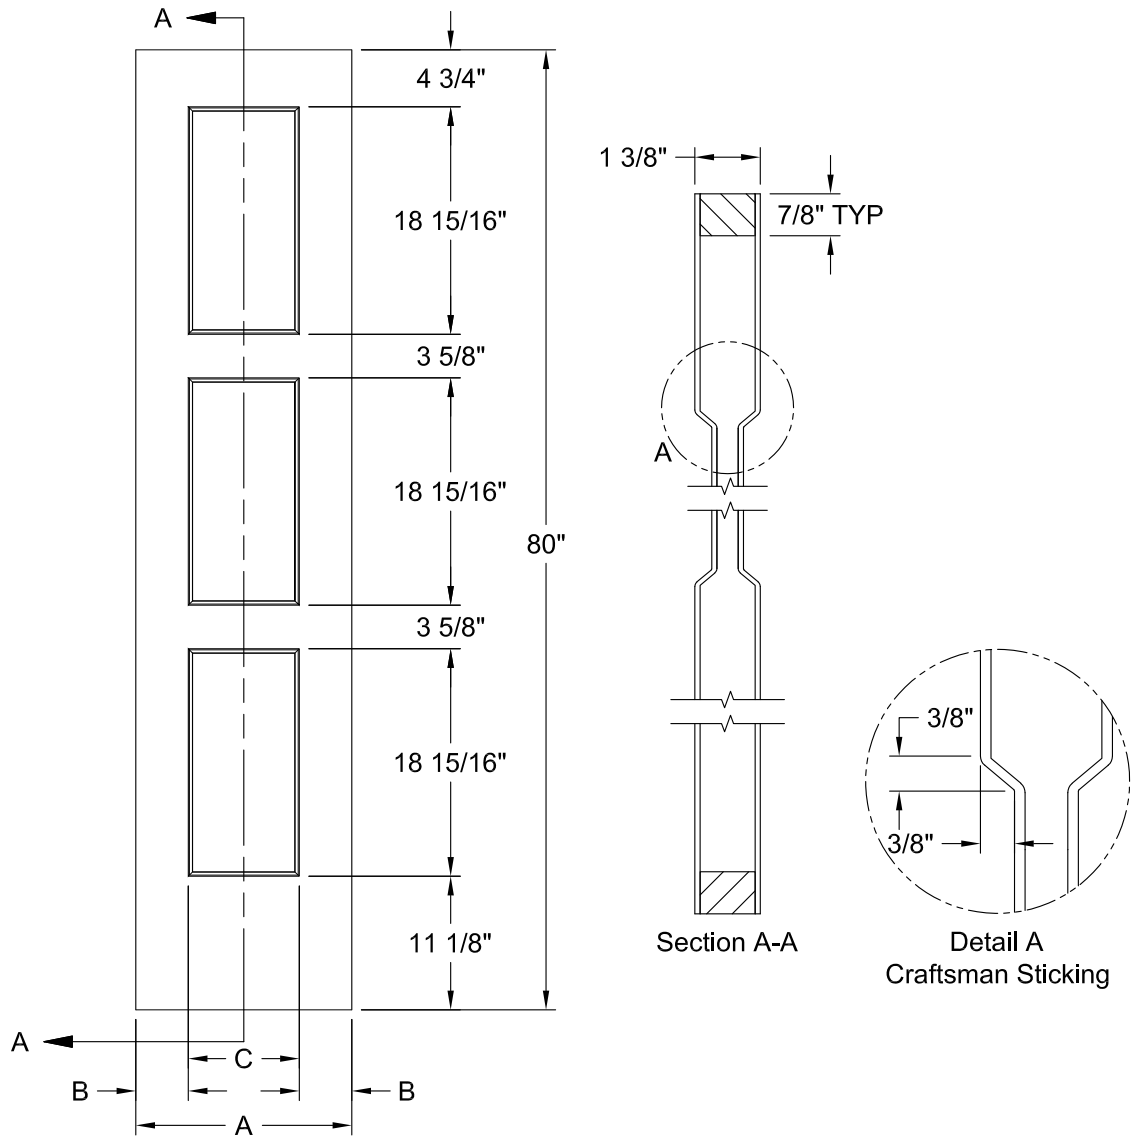

**BIRKDALE 3 PANEL SMOOTH 6'-8"**

DIMENSION TABLE			
Door Size	A	B	C
3'-0" x 6'-8"	36"	26 1/2"	4 3/4"
2'-10" x 6'-8"	34"	22 1/2"	5 3/4"
2'-8" x 6'-8"	32"	22 1/2"	4 3/4"
2'-6" x 6'-8"	30"	20 1/2"	4 3/4"
2'-4" x 6'-8"	28"	18 1/2"	4 3/4"
2'-2" x 6'-8"	26"	15 1/2"	5 1/4"
2'-0" x 6'-8"	24"	15 1/2"	4 1/4"
1'-10" x 6'-8"	22"	11 1/2"	5 1/4"
1'-8" x 6'-8"	20"	11 1/2"	4 1/4"

BIRKDALE 3 PANEL SMOOTH 6'-8"

DIMENSION TABLE			
Door Size	A	B	C
1'-6" x 6'-8"	18"	4 3/8"	9 1/4"
1'-4" x 6'-8"	16"	3 3/8"	9 1/4"
1'-3" x 6'-8"	15"	3 3/4"	7 1/2"
1'-2" x 6'-8"	14"	3 1/4"	7 1/2"
1'-0" x 6'-8"	12"	3"	6"

**BIRKDALE 6 PANEL BIFOLD SMOOTH 6'-8"**

DIMENSION TABLE				
Door Size	A	B	C	D
3'-0" x 6'-8"	36"	6 1/4"	9 1/4"	5"
2'-10" x 6'-8"	34"	5 1/4"	9 1/4"	5"
2'-8" x 6'-8"	32"	4 1/4"	9 1/4"	5"
2'-6" x 6'-8"	30"	5 1/4"	7 1/2"	4 1/2"
2'-4" x 6'-8"	28"	4 1/4"	7 1/2"	4 1/2"
2'-2" x 6'-8"	26"	3 1/4"	7 1/2"	4 1/2"
2'-0" x 6'-8"	24"	4 1/4"	6"	3 1/2"
1'-10" x 6'-8"	22"	3 1/4"	6"	3 1/2"