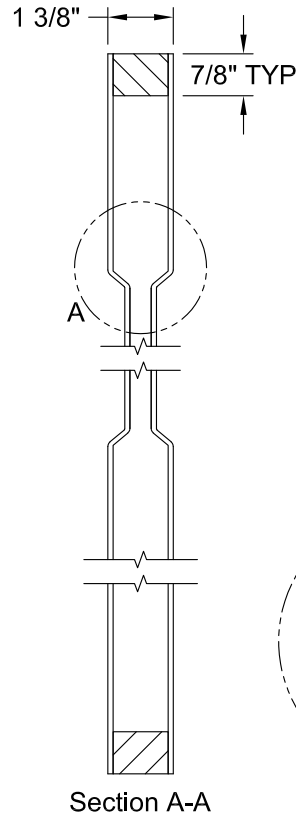

**BIRKDALE 3 PANEL SMOOTH 6'-8"**

DIMENSION TABLE			
Door Size	A	B	C
3'-0" x 6'-8"	36"	26 1/2"	4 3/4"
2'-10" x 6'-8"	34"	22 1/2"	5 3/4"
2'-8" x 6'-8"	32"	22 1/2"	4 3/4"
2'-6" x 6'-8"	30"	20 1/2"	4 3/4"
2'-4" x 6'-8"	28"	18 1/2"	4 3/4"
2'-2" x 6'-8"	26"	15 1/2"	5 1/4"
2'-0" x 6'-8"	24"	15 1/2"	4 1/4"
1'-10" x 6'-8"	22"	11 1/2"	5 1/4"
1'-8" x 6'-8"	20"	11 1/2"	4 1/4"

BIRKDALE 3 PANEL SMOOTH 6'-8"

DIMENSION TABLE			
Door Size	A	B	C
1'-6" x 6'-8"	18"	4 3/8"	9 1/4"
1'-4" x 6'-8"	16"	3 3/8"	9 1/4"
1'-3" x 6'-8"	15"	3 3/4"	7 1/2"
1'-2" x 6'-8"	14"	3 1/4"	7 1/2"
1'-0" x 6'-8"	12"	3"	6"

**BIRKDALE 6 PANEL BIFOLD SMOOTH 6'-8"**

DIMENSION TABLE				
Door Size	A	B	C	D
3'-0" x 6'-8"	36"	6 1/4"	9 1/4"	5"
2'-10" x 6'-8"	34"	5 1/4"	9 1/4"	5"
2'-8" x 6'-8"	32"	4 1/4"	9 1/4"	5"
2'-6" x 6'-8"	30"	5 1/4"	7 1/2"	4 1/2"
2'-4" x 6'-8"	28"	4 1/4"	7 1/2"	4 1/2"
2'-2" x 6'-8"	26"	3 1/4"	7 1/2"	4 1/2"
2'-0" x 6'-8"	24"	4 1/4"	6"	3 1/2"
1'-10" x 6'-8"	22"	3 1/4"	6"	3 1/2"