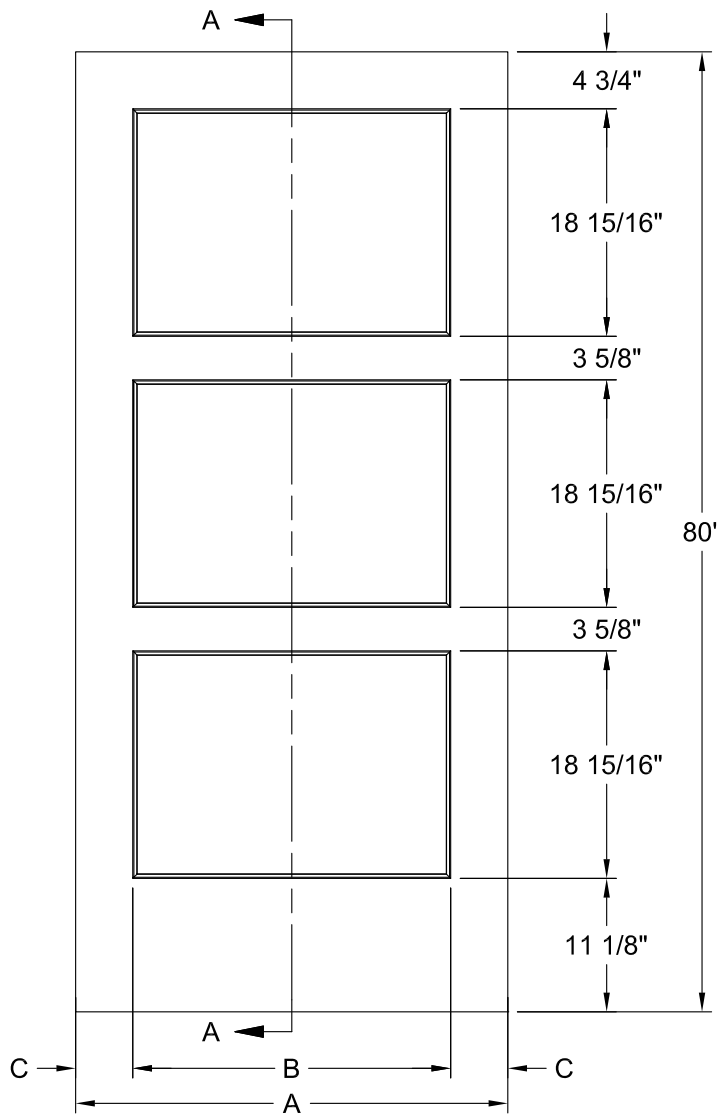

**BIRKDALE 3 PANEL SMOOTH 6'-8"**

DIMENSION TABLE			
Door Size	A	B	C
3'-0" x 6'-8"	36"	26 1/2"	4 3/4"
2'-10" x 6'-8"	34"	22 1/2"	5 3/4"
2'-8" x 6'-8"	32"	22 1/2"	4 3/4"
2'-6" x 6'-8"	30"	20 1/2"	4 3/4"
2'-4" x 6'-8"	28"	18 1/2"	4 3/4"
2'-2" x 6'-8"	26"	15 1/2"	5 1/4"
2'-0" x 6'-8"	24"	15 1/2"	4 1/4"
1'-10" x 6'-8"	22"	11 1/2"	5 1/4"
1'-8" x 6'-8"	20"	11 1/2"	4 1/4"

BIRKDALE 3 PANEL SMOOTH 6'-8"

DIMENSION TABLE			
Door Size	A	B	C
1'-6" x 6'-8"	18"	4 3/8"	9 1/4"
1'-4" x 6'-8"	16"	3 3/8"	9 1/4"
1'-3" x 6'-8"	15"	3 3/4"	7 1/2"
1'-2" x 6'-8"	14"	3 1/4"	7 1/2"
1'-0" x 6'-8"	12"	3"	6"

**BIRKDALE 6 PANEL BIFOLD SMOOTH 6'-8"**

DIMENSION TABLE				
Door Size	A	B	C	D
3'-0" x 6'-8"	36"	6 1/4"	9 1/4"	5"
2'-10" x 6'-8"	34"	5 1/4"	9 1/4"	5"
2'-8" x 6'-8"	32"	4 1/4"	9 1/4"	5"
2'-6" x 6'-8"	30"	5 1/4"	7 1/2"	4 1/2"
2'-4" x 6'-8"	28"	4 1/4"	7 1/2"	4 1/2"
2'-2" x 6'-8"	26"	3 1/4"	7 1/2"	4 1/2"
2'-0" x 6'-8"	24"	4 1/4"	6"	3 1/2"
1'-10" x 6'-8"	22"	3 1/4"	6"	3 1/2"