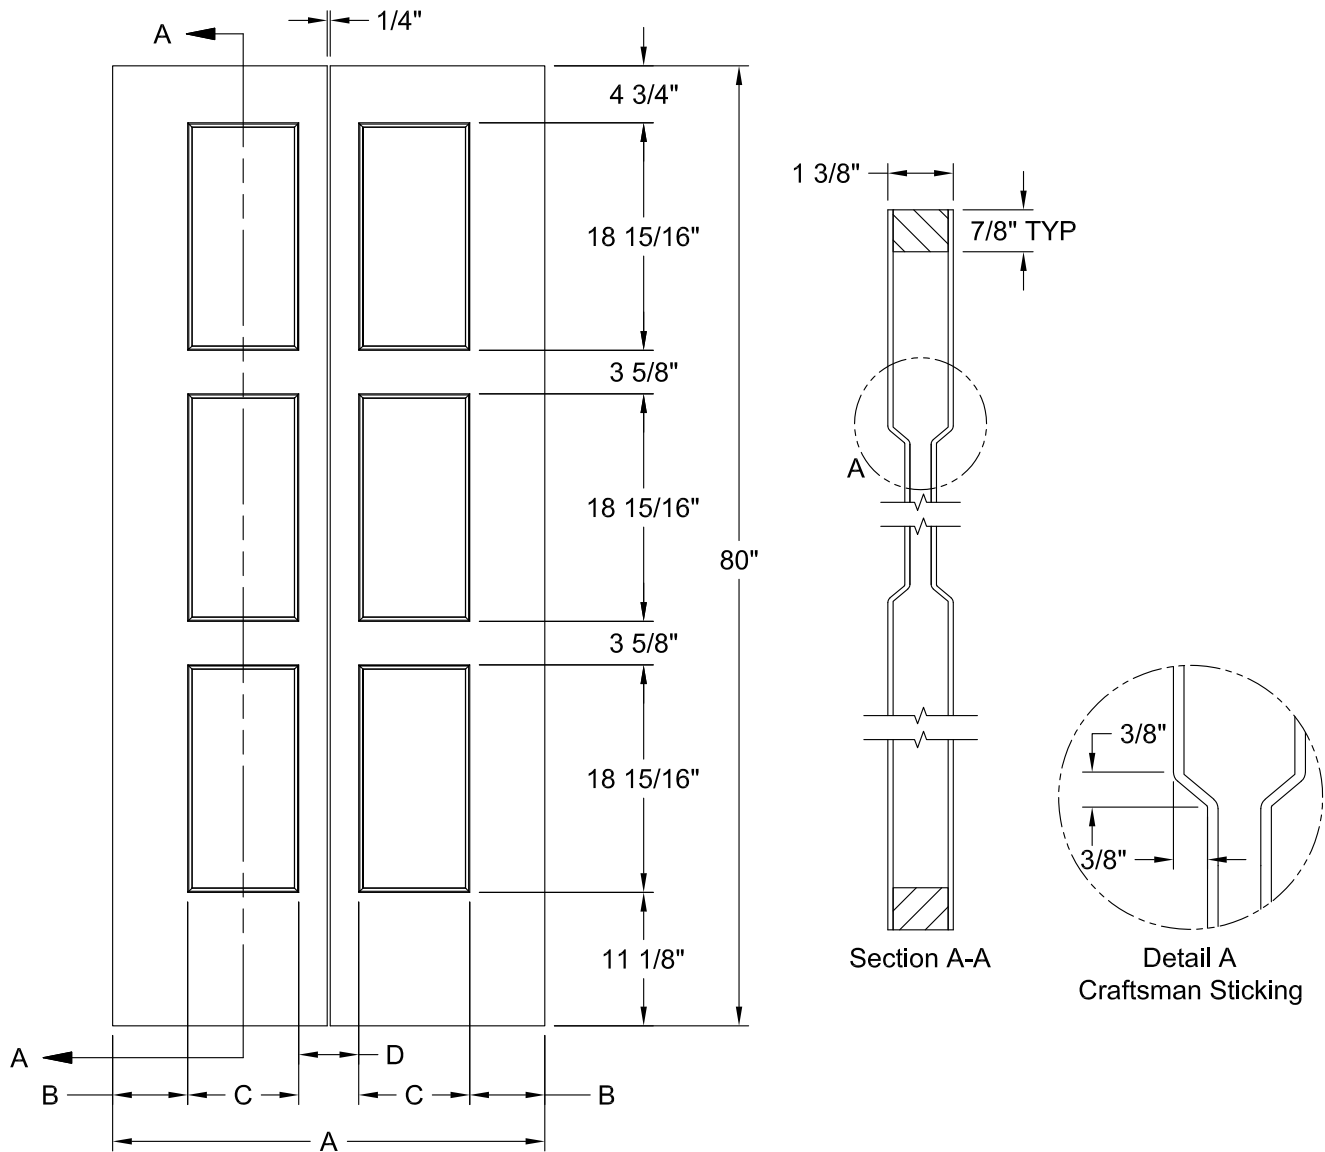

**BIRKDALE 3 PANEL SMOOTH 6'-8"**

DIMENSION TABLE			
Door Size	A	B	C
3'-0" x 6'-8"	36"	26 1/2"	4 3/4"
2'-10" x 6'-8"	34"	22 1/2"	5 3/4"
2'-8" x 6'-8"	32"	22 1/2"	4 3/4"
2'-6" x 6'-8"	30"	20 1/2"	4 3/4"
2'-4" x 6'-8"	28"	18 1/2"	4 3/4"
2'-2" x 6'-8"	26"	15 1/2"	5 1/4"
2'-0" x 6'-8"	24"	15 1/2"	4 1/4"
1'-10" x 6'-8"	22"	11 1/2"	5 1/4"
1'-8" x 6'-8"	20"	11 1/2"	4 1/4"

BIRKDALE 3 PANEL SMOOTH 6'-8"

DIMENSION TABLE			
Door Size	A	B	C
1'-6" x 6'-8"	18"	4 3/8"	9 1/4"
1'-4" x 6'-8"	16"	3 3/8"	9 1/4"
1'-3" x 6'-8"	15"	3 3/4"	7 1/2"
1'-2" x 6'-8"	14"	3 1/4"	7 1/2"
1'-0" x 6'-8"	12"	3"	6"

**BIRKDALE 6 PANEL BIFOLD SMOOTH 6'-8"**

DIMENSION TABLE				
Door Size	A	B	C	D
3'-0" x 6'-8"	36"	6 1/4"	9 1/4"	5"
2'-10" x 6'-8"	34"	5 1/4"	9 1/4"	5"
2'-8" x 6'-8"	32"	4 1/4"	9 1/4"	5"
2'-6" x 6'-8"	30"	5 1/4"	7 1/2"	4 1/2"
2'-4" x 6'-8"	28"	4 1/4"	7 1/2"	4 1/2"
2'-2" x 6'-8"	26"	3 1/4"	7 1/2"	4 1/2"
2'-0" x 6'-8"	24"	4 1/4"	6"	3 1/2"
1'-10" x 6'-8"	22"	3 1/4"	6"	3 1/2"