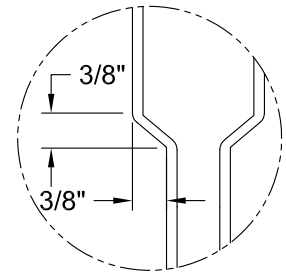

BIRKDALE 3 PANEL SMOOTH 7'-0"

Section A-A

Detail A
Craftsman Sticking

DIMENSION TABLE			
Door Size	A	B	C
3'-0" x 7'-0"	36"	26 1/2"	4 3/4"
2'-10" x 7'-0"	34"	22 1/2"	5 3/4"
2'-8" x 7'-0"	32"	22 1/2"	4 3/4"
2'-6" x 7'-0"	30"	20 1/2"	4 3/4"
2'-4" x 7'-0"	28"	18 1/2"	4 3/4"
2'-2" x 7'-0"	26"	15 1/2"	5 1/4"
2'-0" x 7'-0"	24"	15 1/2"	4 1/4"
1'-10" x 7'-0"	22"	11 1/2"	5 1/4"
1'-8" x 7'-0"	20"	11 1/2"	4 1/4"

BIRKDALE 3 PANEL SMOOTH 7'-0"

DIMENSION TABLE			
Door Size	A	B	C
1'-6" x 7'-0"	18"	4 3/8"	9 1/4"
1'-4" x 7'-0"	16"	3 3/8"	9 1/4"
1'-3" x 7'-0"	15"	3 3/4"	7 1/2"
1'-2" x 7'-0"	14"	3 1/4"	7 1/2"
1'-0" x 7'-0"	12"	3"	6"

BIRKDALE 6 PANEL BIFOLD SMOOTH 7'-0"

DIMENSION TABLE				
Door Size	A	B	C	D
3'-0" x 7'-0"	36"	6 1/4"	9 1/4"	5"
2'-10" x 7'-0"	34"	5 1/4"	9 1/4"	5"
2'-8" x 7'-0"	32"	4 1/4"	9 1/4"	5"
2'-6" x 7'-0"	30"	5 1/4"	7 1/2"	4 1/2"
2'-4" x 7'-0"	28"	4 1/4"	7 1/2"	4 1/2"
2'-2" x 7'-0"	26"	3 1/4"	7 1/2"	4 1/2"
2'-0" x 7'-0"	24"	4 1/4"	6"	3 1/2"
1'-10" x 7'-0"	22"	3 1/4"	6"	3 1/2"