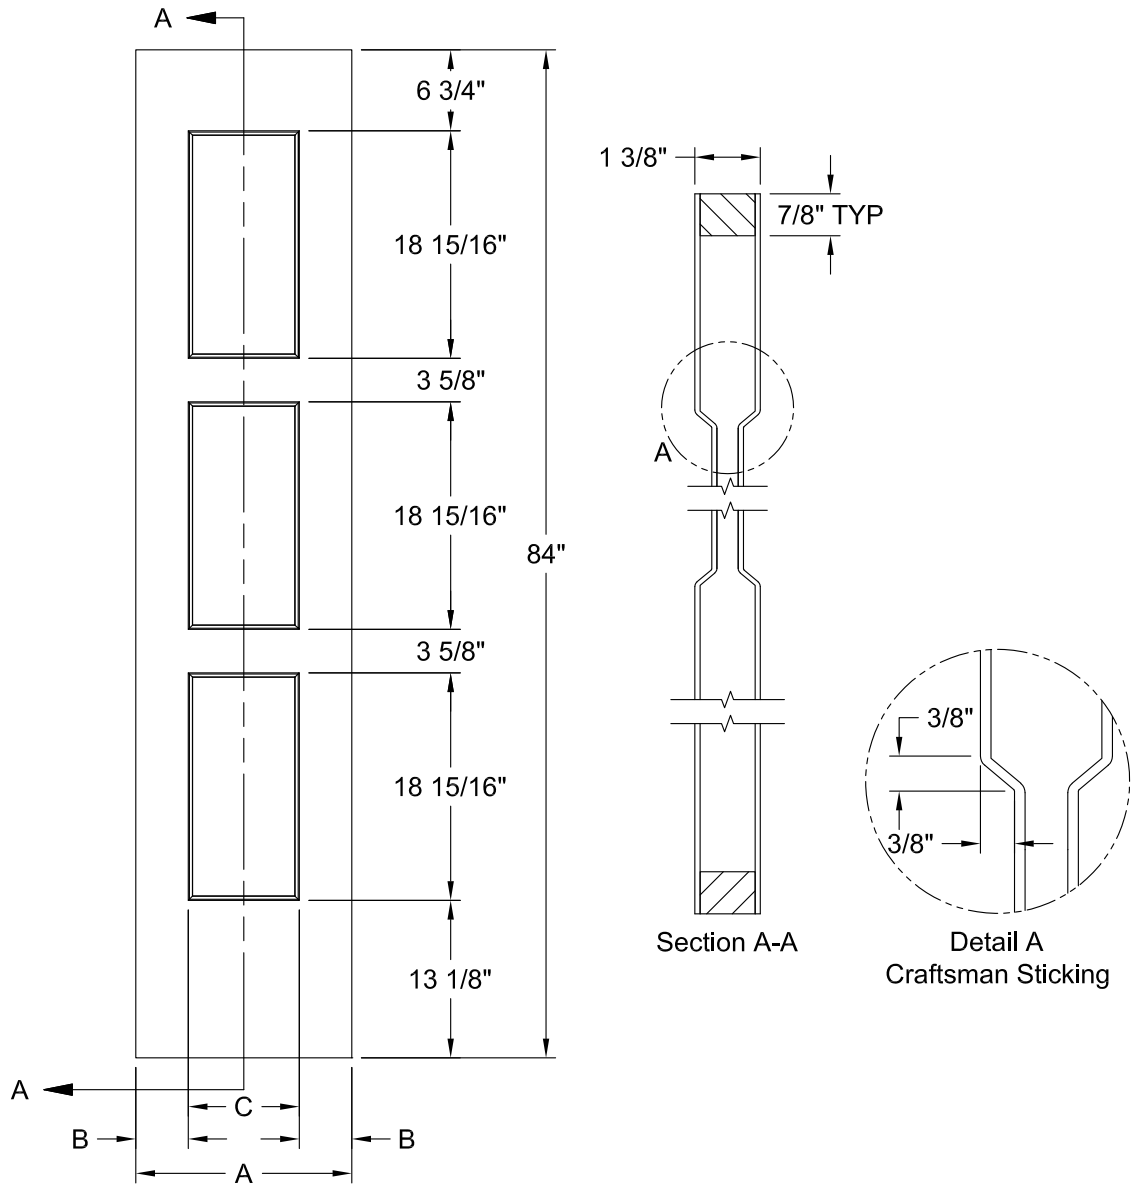

BIRKDALE 3 PANEL SMOOTH 7'-0"

Section A-A

Detail A
Craftsman Sticking

DIMENSION TABLE			
Door Size	A	B	C
3'-0" x 7'-0"	36"	26 1/2"	4 3/4"
2'-10" x 7'-0"	34"	22 1/2"	5 3/4"
2'-8" x 7'-0"	32"	22 1/2"	4 3/4"
2'-6" x 7'-0"	30"	20 1/2"	4 3/4"
2'-4" x 7'-0"	28"	18 1/2"	4 3/4"
2'-2" x 7'-0"	26"	15 1/2"	5 1/4"
2'-0" x 7'-0"	24"	15 1/2"	4 1/4"
1'-10" x 7'-0"	22"	11 1/2"	5 1/4"
1'-8" x 7'-0"	20"	11 1/2"	4 1/4"

BIRKDALE 3 PANEL SMOOTH 7'-0"

DIMENSION TABLE			
Door Size	A	B	C
1'-6" x 7'-0"	18"	4 3/8"	9 1/4"
1'-4" x 7'-0"	16"	3 3/8"	9 1/4"
1'-3" x 7'-0"	15"	3 3/4"	7 1/2"
1'-2" x 7'-0"	14"	3 1/4"	7 1/2"
1'-0" x 7'-0"	12"	3"	6"

BIRKDALE 6 PANEL BIFOLD SMOOTH 7'-0"

DIMENSION TABLE				
Door Size	A	B	C	D
3'-0" x 7'-0"	36"	6 1/4"	9 1/4"	5"
2'-10" x 7'-0"	34"	5 1/4"	9 1/4"	5"
2'-8" x 7'-0"	32"	4 1/4"	9 1/4"	5"
2'-6" x 7'-0"	30"	5 1/4"	7 1/2"	4 1/2"
2'-4" x 7'-0"	28"	4 1/4"	7 1/2"	4 1/2"
2'-2" x 7'-0"	26"	3 1/4"	7 1/2"	4 1/2"
2'-0" x 7'-0"	24"	4 1/4"	6"	3 1/2"
1'-10" x 7'-0"	22"	3 1/4"	6"	3 1/2"