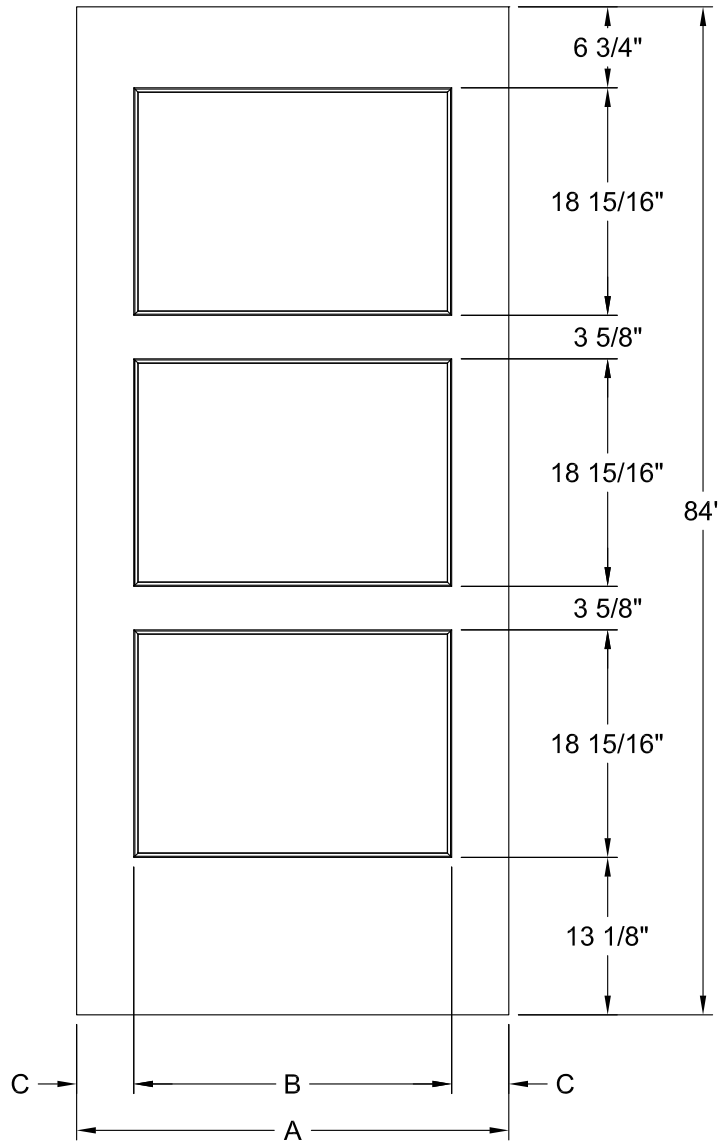

BIRKDALE 3 PANEL SMOOTH 7'-0"

Section A-A

Detail A
Craftsman Sticking

DIMENSION TABLE			
Door Size	A	B	C
3'-0" x 7'-0"	36"	26 1/2"	4 3/4"
2'-10" x 7'-0"	34"	22 1/2"	5 3/4"
2'-8" x 7'-0"	32"	22 1/2"	4 3/4"
2'-6" x 7'-0"	30"	20 1/2"	4 3/4"
2'-4" x 7'-0"	28"	18 1/2"	4 3/4"
2'-2" x 7'-0"	26"	15 1/2"	5 1/4"
2'-0" x 7'-0"	24"	15 1/2"	4 1/4"
1'-10" x 7'-0"	22"	11 1/2"	5 1/4"
1'-8" x 7'-0"	20"	11 1/2"	4 1/4"

BIRKDALE 3 PANEL SMOOTH 7'-0"

DIMENSION TABLE			
Door Size	A	B	C
1'-6" x 7'-0"	18"	4 3/8"	9 1/4"
1'-4" x 7'-0"	16"	3 3/8"	9 1/4"
1'-3" x 7'-0"	15"	3 3/4"	7 1/2"
1'-2" x 7'-0"	14"	3 1/4"	7 1/2"
1'-0" x 7'-0"	12"	3"	6"

BIRKDALE 6 PANEL BIFOLD SMOOTH 7'-0"

DIMENSION TABLE				
Door Size	A	B	C	D
3'-0" x 7'-0"	36"	6 1/4"	9 1/4"	5"
2'-10" x 7'-0"	34"	5 1/4"	9 1/4"	5"
2'-8" x 7'-0"	32"	4 1/4"	9 1/4"	5"
2'-6" x 7'-0"	30"	5 1/4"	7 1/2"	4 1/2"
2'-4" x 7'-0"	28"	4 1/4"	7 1/2"	4 1/2"
2'-2" x 7'-0"	26"	3 1/4"	7 1/2"	4 1/2"
2'-0" x 7'-0"	24"	4 1/4"	6"	3 1/2"
1'-10" x 7'-0"	22"	3 1/4"	6"	3 1/2"