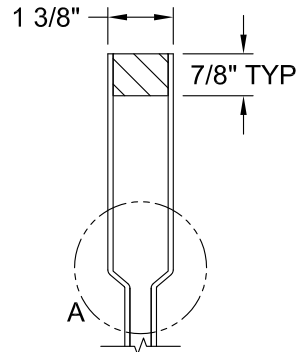

BIRKDALE 3 PANEL SMOOTH 7'-0"

Section A-A

Detail A
Craftsman Sticking

DIMENSION TABLE			
Door Size	A	B	C
3'-0" x 7'-0"	36"	26 1/2"	4 3/4"
2'-10" x 7'-0"	34"	22 1/2"	5 3/4"
2'-8" x 7'-0"	32"	22 1/2"	4 3/4"
2'-6" x 7'-0"	30"	20 1/2"	4 3/4"
2'-4" x 7'-0"	28"	18 1/2"	4 3/4"
2'-2" x 7'-0"	26"	15 1/2"	5 1/4"
2'-0" x 7'-0"	24"	15 1/2"	4 1/4"
1'-10" x 7'-0"	22"	11 1/2"	5 1/4"
1'-8" x 7'-0"	20"	11 1/2"	4 1/4"

BIRKDALE 3 PANEL SMOOTH 7'-0"

DIMENSION TABLE			
Door Size	A	B	C
1'-6" x 7'-0"	18"	4 3/8"	9 1/4"
1'-4" x 7'-0"	16"	3 3/8"	9 1/4"
1'-3" x 7'-0"	15"	3 3/4"	7 1/2"
1'-2" x 7'-0"	14"	3 1/4"	7 1/2"
1'-0" x 7'-0"	12"	3"	6"

BIRKDALE 6 PANEL BIFOLD SMOOTH 7'-0"

DIMENSION TABLE				
Door Size	A	B	C	D
3'-0" x 7'-0"	36"	6 1/4"	9 1/4"	5"
2'-10" x 7'-0"	34"	5 1/4"	9 1/4"	5"
2'-8" x 7'-0"	32"	4 1/4"	9 1/4"	5"
2'-6" x 7'-0"	30"	5 1/4"	7 1/2"	4 1/2"
2'-4" x 7'-0"	28"	4 1/4"	7 1/2"	4 1/2"
2'-2" x 7'-0"	26"	3 1/4"	7 1/2"	4 1/2"
2'-0" x 7'-0"	24"	4 1/4"	6"	3 1/2"
1'-10" x 7'-0"	22"	3 1/4"	6"	3 1/2"