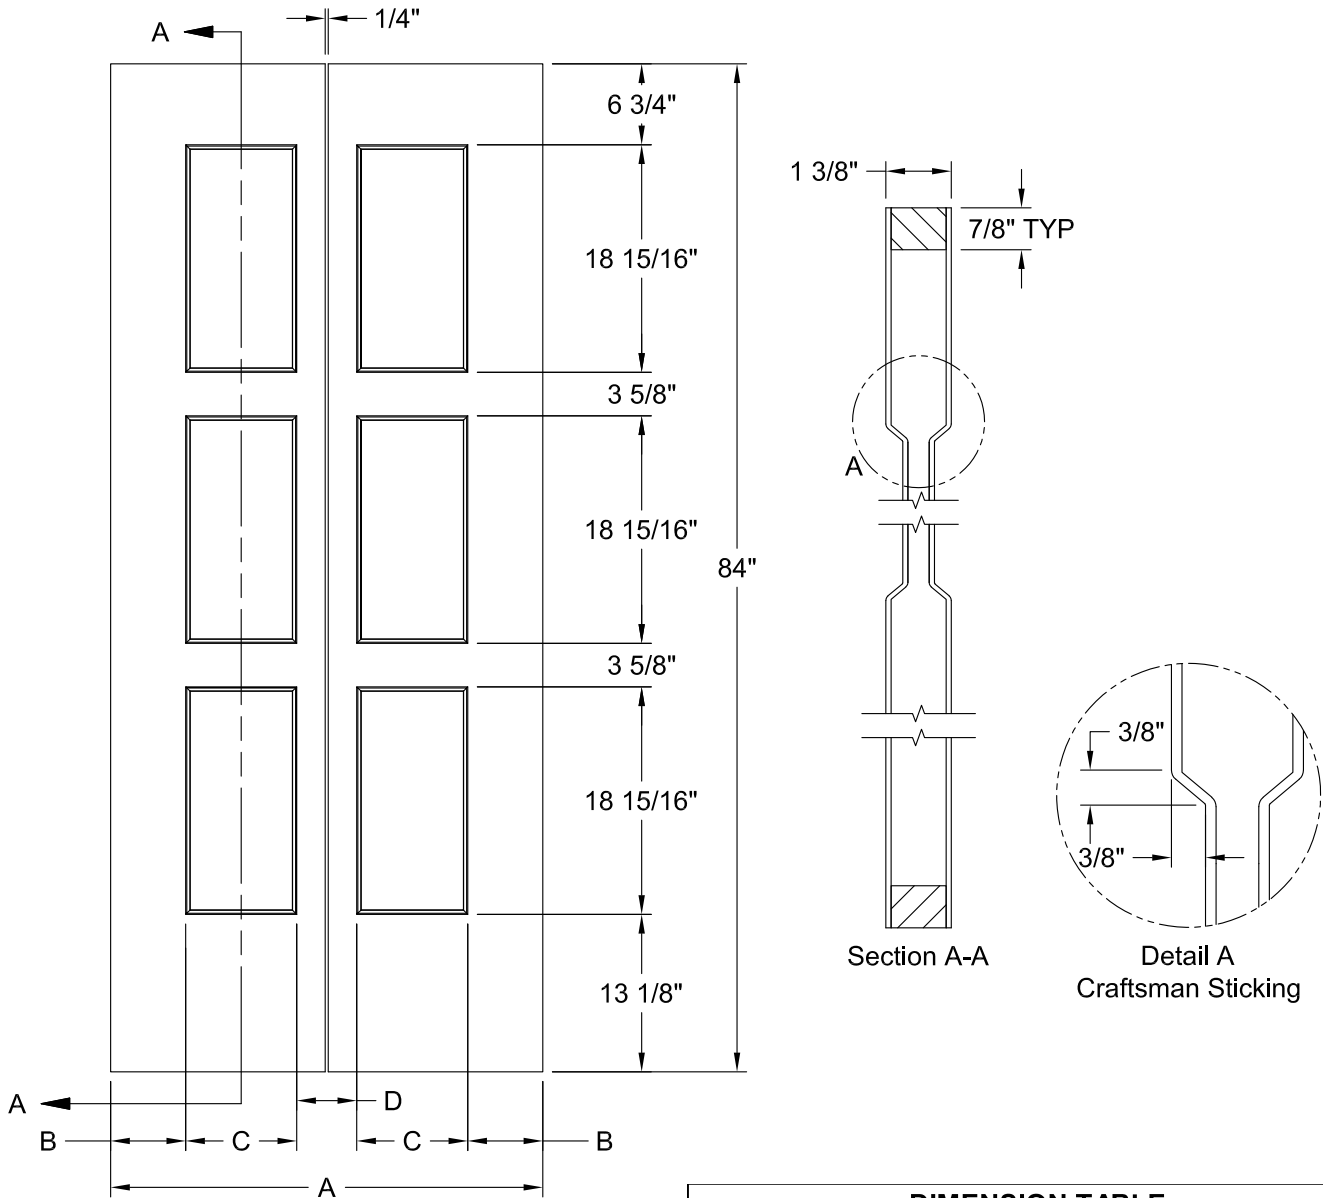

BIRKDALE 3 PANEL SMOOTH 7'-0"

Section A-A

Detail A
Craftsman Sticking

DIMENSION TABLE			
Door Size	A	B	C
3'-0" x 7'-0"	36"	26 1/2"	4 3/4"
2'-10" x 7'-0"	34"	22 1/2"	5 3/4"
2'-8" x 7'-0"	32"	22 1/2"	4 3/4"
2'-6" x 7'-0"	30"	20 1/2"	4 3/4"
2'-4" x 7'-0"	28"	18 1/2"	4 3/4"
2'-2" x 7'-0"	26"	15 1/2"	5 1/4"
2'-0" x 7'-0"	24"	15 1/2"	4 1/4"
1'-10" x 7'-0"	22"	11 1/2"	5 1/4"
1'-8" x 7'-0"	20"	11 1/2"	4 1/4"

BIRKDALE 3 PANEL SMOOTH 7'-0"

DIMENSION TABLE			
Door Size	A	B	C
1'-6" x 7'-0"	18"	4 3/8"	9 1/4"
1'-4" x 7'-0"	16"	3 3/8"	9 1/4"
1'-3" x 7'-0"	15"	3 3/4"	7 1/2"
1'-2" x 7'-0"	14"	3 1/4"	7 1/2"
1'-0" x 7'-0"	12"	3"	6"

BIRKDALE 6 PANEL BIFOLD SMOOTH 7'-0"

DIMENSION TABLE				
Door Size	A	B	C	D
3'-0" x 7'-0"	36"	6 1/4"	9 1/4"	5"
2'-10" x 7'-0"	34"	5 1/4"	9 1/4"	5"
2'-8" x 7'-0"	32"	4 1/4"	9 1/4"	5"
2'-6" x 7'-0"	30"	5 1/4"	7 1/2"	4 1/2"
2'-4" x 7'-0"	28"	4 1/4"	7 1/2"	4 1/2"
2'-2" x 7'-0"	26"	3 1/4"	7 1/2"	4 1/2"
2'-0" x 7'-0"	24"	4 1/4"	6"	3 1/2"
1'-10" x 7'-0"	22"	3 1/4"	6"	3 1/2"