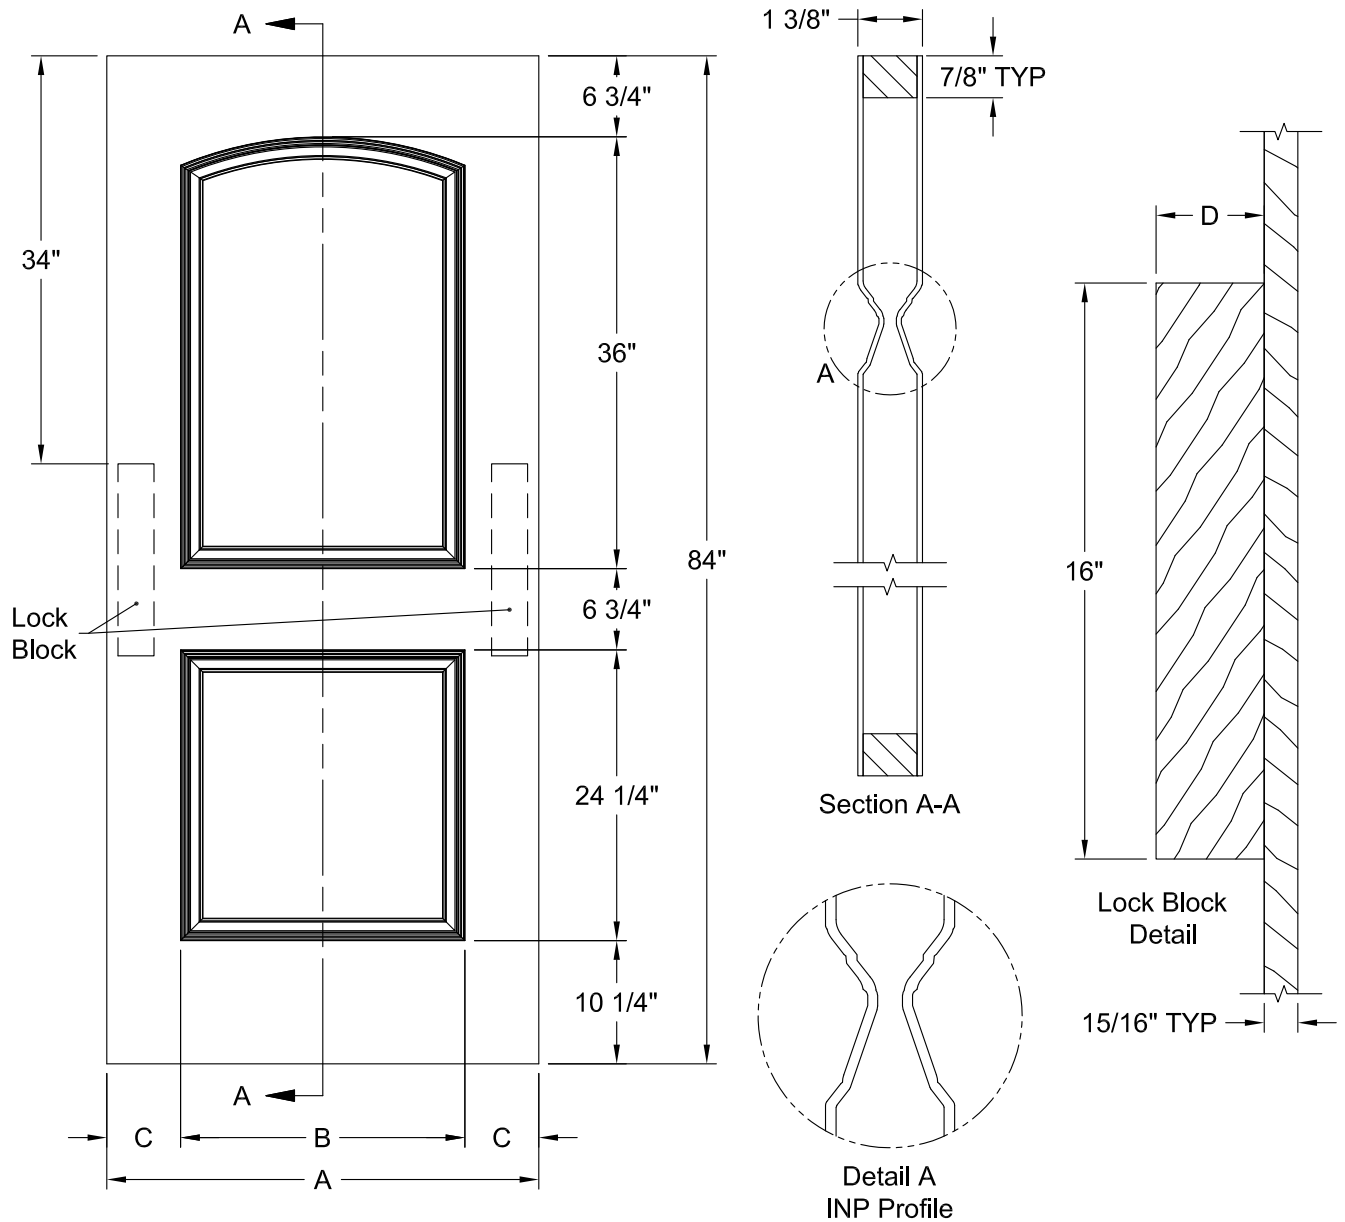

CAIMAN SMOOTH 7'-0"

Dimension Table				
Door Size	A	B	C	D
3'-0" x 7'-0"	36"	23 5/8"	6 1/8"	3"
2'-10" x 7'-0"	34"	21 3/4"	6 1/8"	3"
2'-8" x 7'-0"	32"	21 3/4"	5 1/8"	3"
2'-6" x 7'-0"	30"	19 3/4"	5 1/8"	3"
2'-4" x 7'-0"	28"	17 3/4"	5 1/8"	3"
2'-2" x 7'-0"	26"	15 3/4"	5 1/8"	3"
2'-0" x 7'-0"	24"	15 3/4"	4 1/8"	3"
1'-10" x 7'-0"	22"	15 3/4"	3 1/8"	2 1/8"

CAIMAN SMOOTH 7'-0"

Dimension Table				
Door Size	A	B	C	D
1'-8" x 7'-0"	20"	12"	4"	3"
1'-6" x 7'-0"	18"	12"	3"	2 1/8"
1'-4" x 7'-0"	16"	7"	4 1/2"	3"
1'-3" x 7'-0"	15"	7"	4"	2 11/16"
1'-2" x 7'-0"	14"	7"	3 1/2"	2 1/8"
1'-0" x 7'-0"	12"	7"	2 1/2"	1 3/8"

CAIMAN BIFOLD SMOOTH 7'-0"

Dimension Table					
Door Size	A	B	C	D	E
3'-0" x 7'-0"	36"	9 1/16"	6 7/16"	2 3/8"	17 7/8"
2'-10" x 7'-0"	34"	9 1/16"	5 7/16"	2 3/8"	16 7/8"
2'-8" x 7'-0"	32"	9 1/16"	4 7/16"	2 3/8"	15 7/8"
2'-6" x 7'-0"	30"	9 1/16"	3 7/16"	2 3/8"	14 7/8"
2'-4" x 7'-0"	28"	9 1/16"	2 7/16"	2 3/8"	13 7/8"
2'-0" x 7'-0"	24"	6 3/4"	3 5/16"	1 13/16"	11 7/8"
1'-10" x 7'-0"	22"	6 3/4"	2 5/16"	1 13/16"	10 7/8"