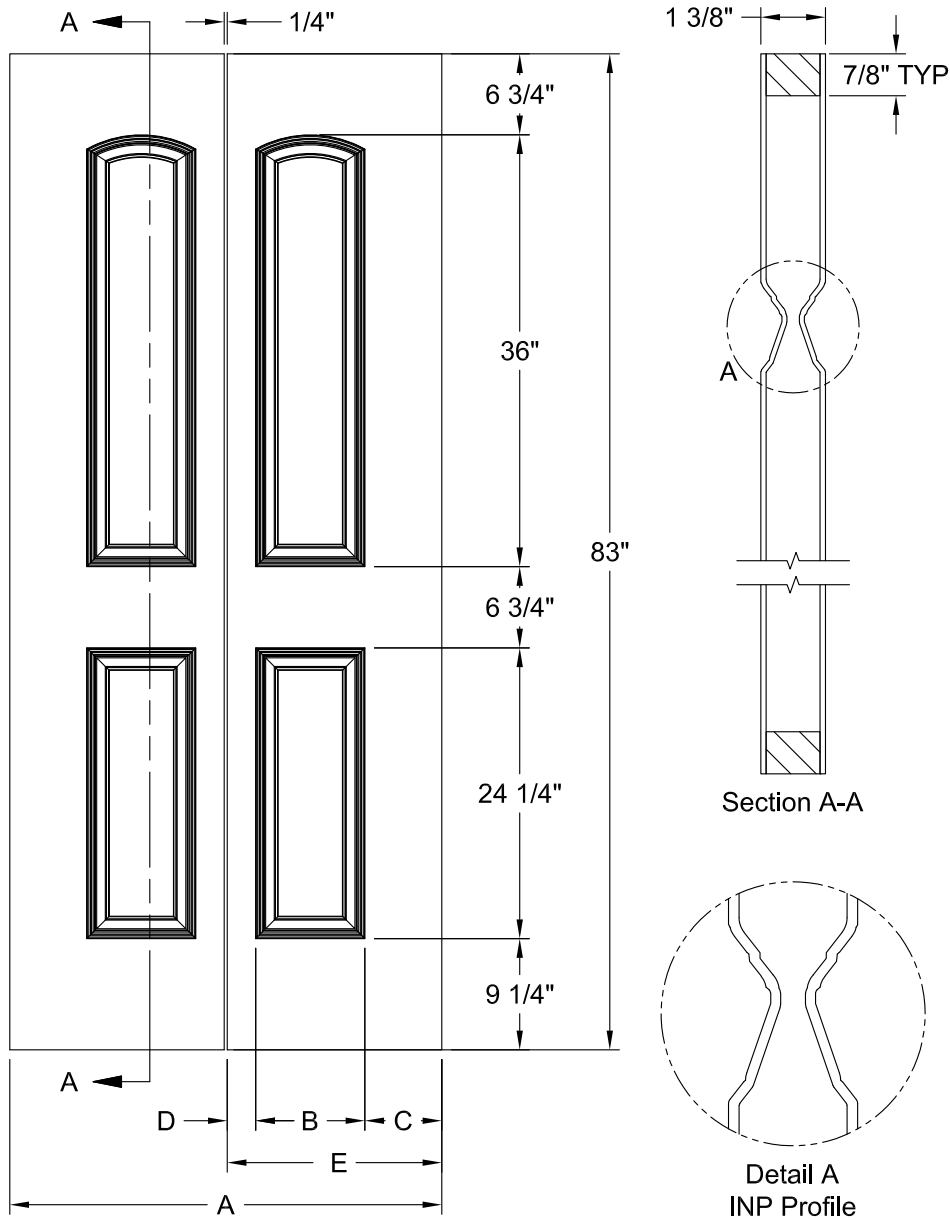

CAIMAN SMOOTH 7'-0"

Dimension Table				
Door Size	A	B	C	D
3'-0" x 7'-0"	36"	23 5/8"	6 1/8"	3"
2'-10" x 7'-0"	34"	21 3/4"	6 1/8"	3"
2'-8" x 7'-0"	32"	21 3/4"	5 1/8"	3"
2'-6" x 7'-0"	30"	19 3/4"	5 1/8"	3"
2'-4" x 7'-0"	28"	17 3/4"	5 1/8"	3"
2'-2" x 7'-0"	26"	15 3/4"	5 1/8"	3"
2'-0" x 7'-0"	24"	15 3/4"	4 1/8"	3"
1'-10" x 7'-0"	22"	15 3/4"	3 1/8"	2 1/8"

CAIMAN SMOOTH 7'-0"

Dimension Table				
Door Size	A	B	C	D
1'-8" x 7'-0"	20"	12"	4"	3"
1'-6" x 7'-0"	18"	12"	3"	2 1/8"
1'-4" x 7'-0"	16"	7"	4 1/2"	3"
1'-3" x 7'-0"	15"	7"	4"	2 11/16"
1'-2" x 7'-0"	14"	7"	3 1/2"	2 1/8"
1'-0" x 7'-0"	12"	7"	2 1/2"	1 3/8"

CAIMAN BIFOLD SMOOTH 7'-0"

Dimension Table					
Door Size	A	B	C	D	E
3'-0" x 7'-0"	36"	9 1/16"	6 7/16"	2 3/8"	17 7/8"
2'-10" x 7'-0"	34"	9 1/16"	5 7/16"	2 3/8"	16 7/8"
2'-8" x 7'-0"	32"	9 1/16"	4 7/16"	2 3/8"	15 7/8"
2'-6" x 7'-0"	30"	9 1/16"	3 7/16"	2 3/8"	14 7/8"
2'-4" x 7'-0"	28"	9 1/16"	2 7/16"	2 3/8"	13 7/8"
2'-0" x 7'-0"	24"	6 3/4"	3 5/16"	1 13/16"	11 7/8"
1'-10" x 7'-0"	22"	6 3/4"	2 5/16"	1 13/16"	10 7/8"