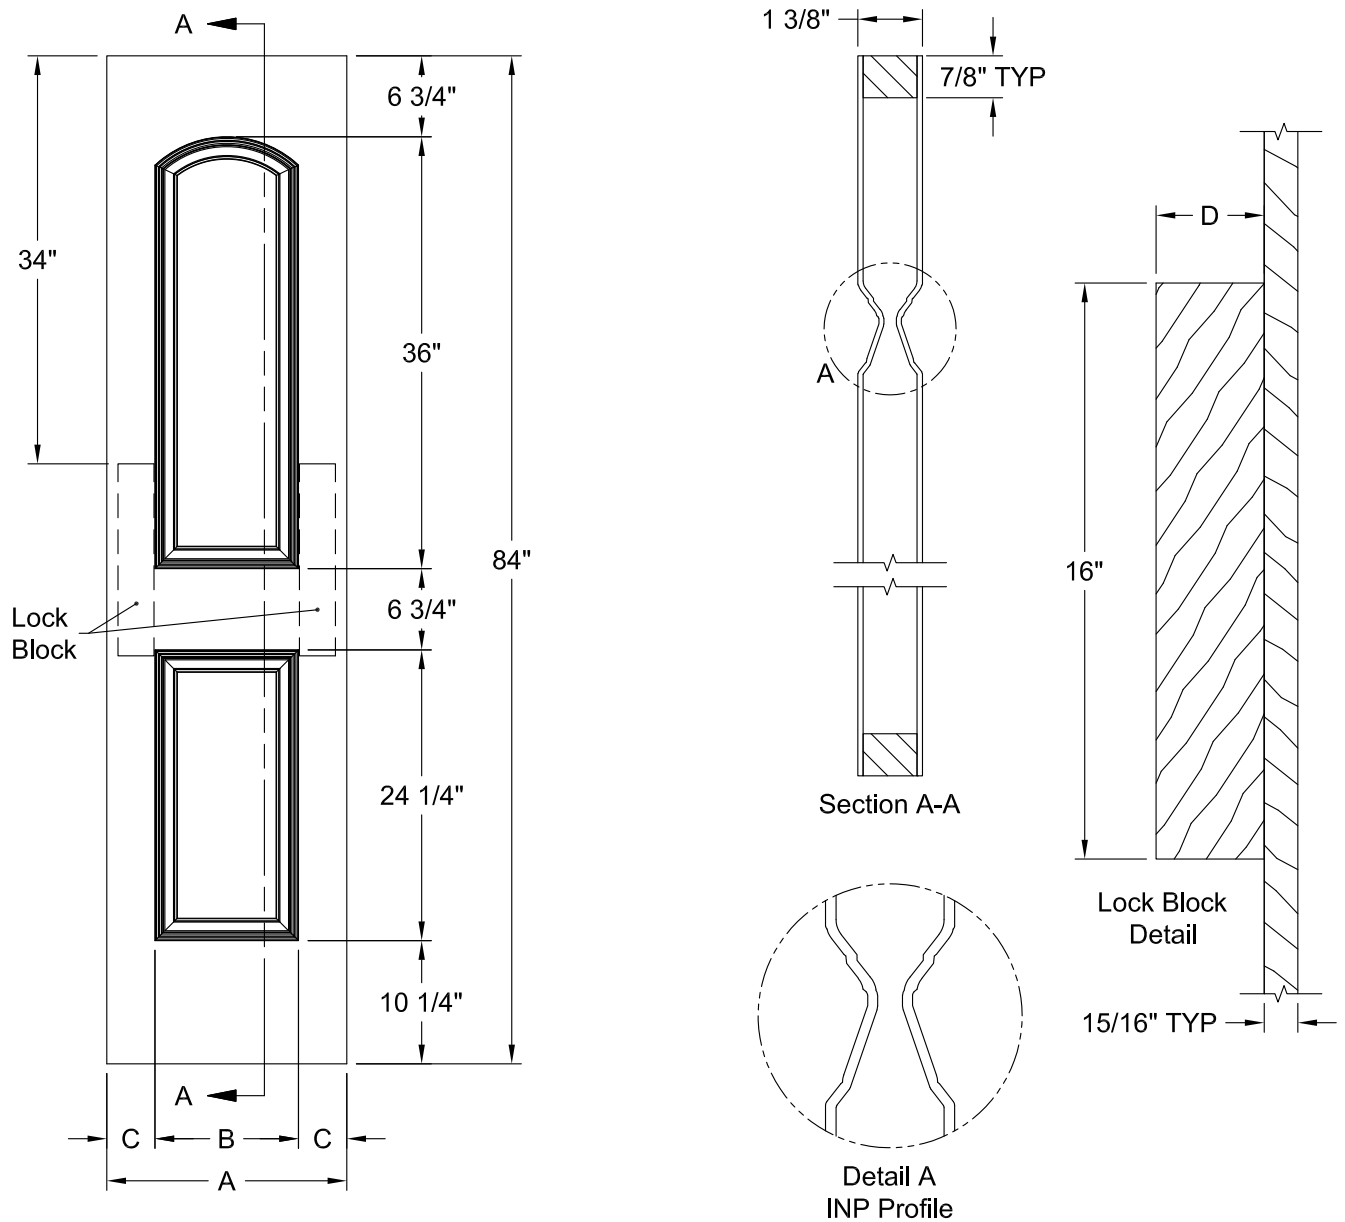

CAIMAN SMOOTH 7'-0"

Dimension Table				
Door Size	A	B	C	D
3'-0" x 7'-0"	36"	23 5/8"	6 1/8"	3"
2'-10" x 7'-0"	34"	21 3/4"	6 1/8"	3"
2'-8" x 7'-0"	32"	21 3/4"	5 1/8"	3"
2'-6" x 7'-0"	30"	19 3/4"	5 1/8"	3"
2'-4" x 7'-0"	28"	17 3/4"	5 1/8"	3"
2'-2" x 7'-0"	26"	15 3/4"	5 1/8"	3"
2'-0" x 7'-0"	24"	15 3/4"	4 1/8"	3"
1'-10" x 7'-0"	22"	15 3/4"	3 1/8"	2 1/8"

CAIMAN SMOOTH 7'-0"

Dimension Table				
Door Size	A	B	C	D
1'-8" x 7'-0"	20"	12"	4"	3"
1'-6" x 7'-0"	18"	12"	3"	2 1/8"
1'-4" x 7'-0"	16"	7"	4 1/2"	3"
1'-3" x 7'-0"	15"	7"	4"	2 11/16"
1'-2" x 7'-0"	14"	7"	3 1/2"	2 1/8"
1'-0" x 7'-0"	12"	7"	2 1/2"	1 3/8"

CAIMAN BIFOLD SMOOTH 7'-0"

Dimension Table					
Door Size	A	B	C	D	E
3'-0" x 7'-0"	36"	9 1/16"	6 7/16"	2 3/8"	17 7/8"
2'-10" x 7'-0"	34"	9 1/16"	5 7/16"	2 3/8"	16 7/8"
2'-8" x 7'-0"	32"	9 1/16"	4 7/16"	2 3/8"	15 7/8"
2'-6" x 7'-0"	30"	9 1/16"	3 7/16"	2 3/8"	14 7/8"
2'-4" x 7'-0"	28"	9 1/16"	2 7/16"	2 3/8"	13 7/8"
2'-0" x 7'-0"	24"	6 3/4"	3 5/16"	1 13/16"	11 7/8"
1'-10" x 7'-0"	22"	6 3/4"	2 5/16"	1 13/16"	10 7/8"