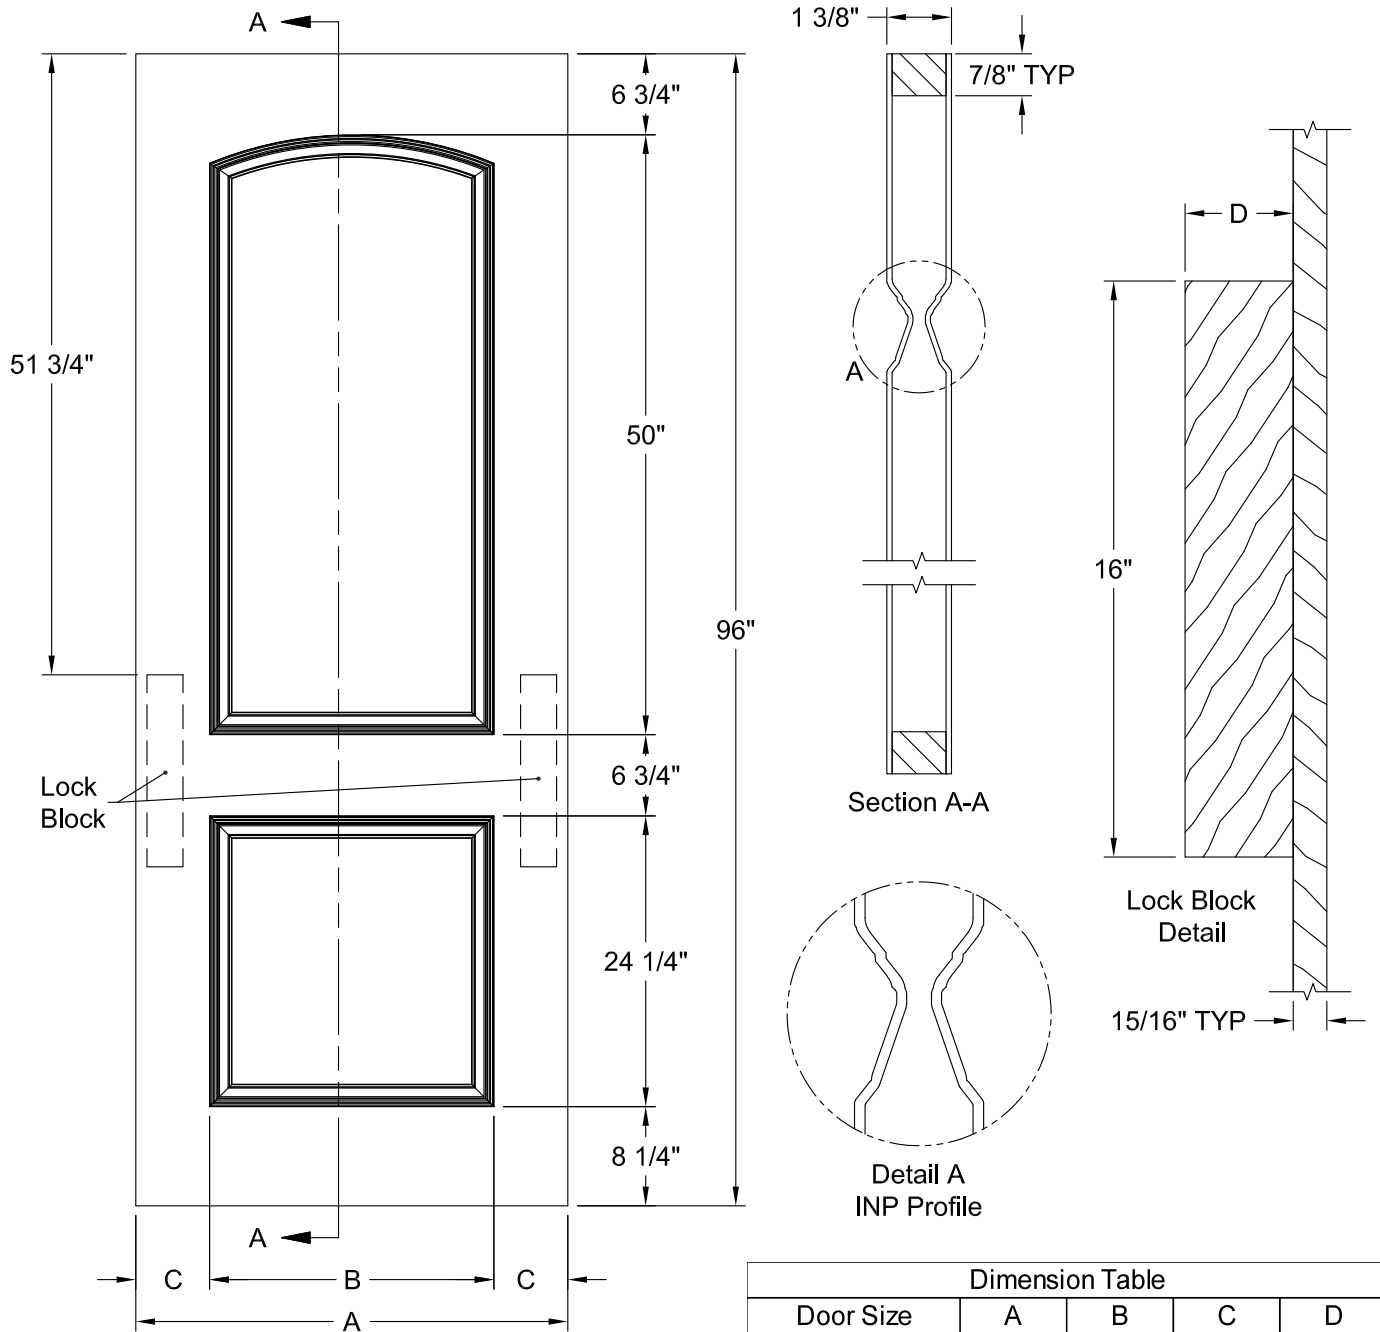

CAIMAN SMOOTH 8'-0"

Dimension Table				
Door Size	A	B	C	D
3'-0" x 8'-0"	36"	23 3/4"	6 1/8"	3"
2'-10" x 8'-0"	34"	21 3/4"	6 1/8"	3"
2'-8" x 8'-0"	32"	21 3/4"	5 1/8"	3"
2'-6" x 8'-0"	30"	19 3/4"	5 1/8"	3"
2'-4" x 8'-0"	28"	17 3/4"	5 1/8"	3"
2'-2" x 8'-0"	26"	15 3/4"	5 1/8"	3"
2'-0" x 8'-0"	24"	15 3/4"	4 1/8"	3"
1'-10" x 8'-0"	22"	15 3/4"	3 1/8"	2 1/8"

CAIMAN SMOOTH 8'-0"

Dimension Table				
Door Size	A	B	C	D
1'-8" x 8'-0"	20"	12"	4"	3"
1'-6" x 8'-0"	18"	12"	3"	2 1/8"