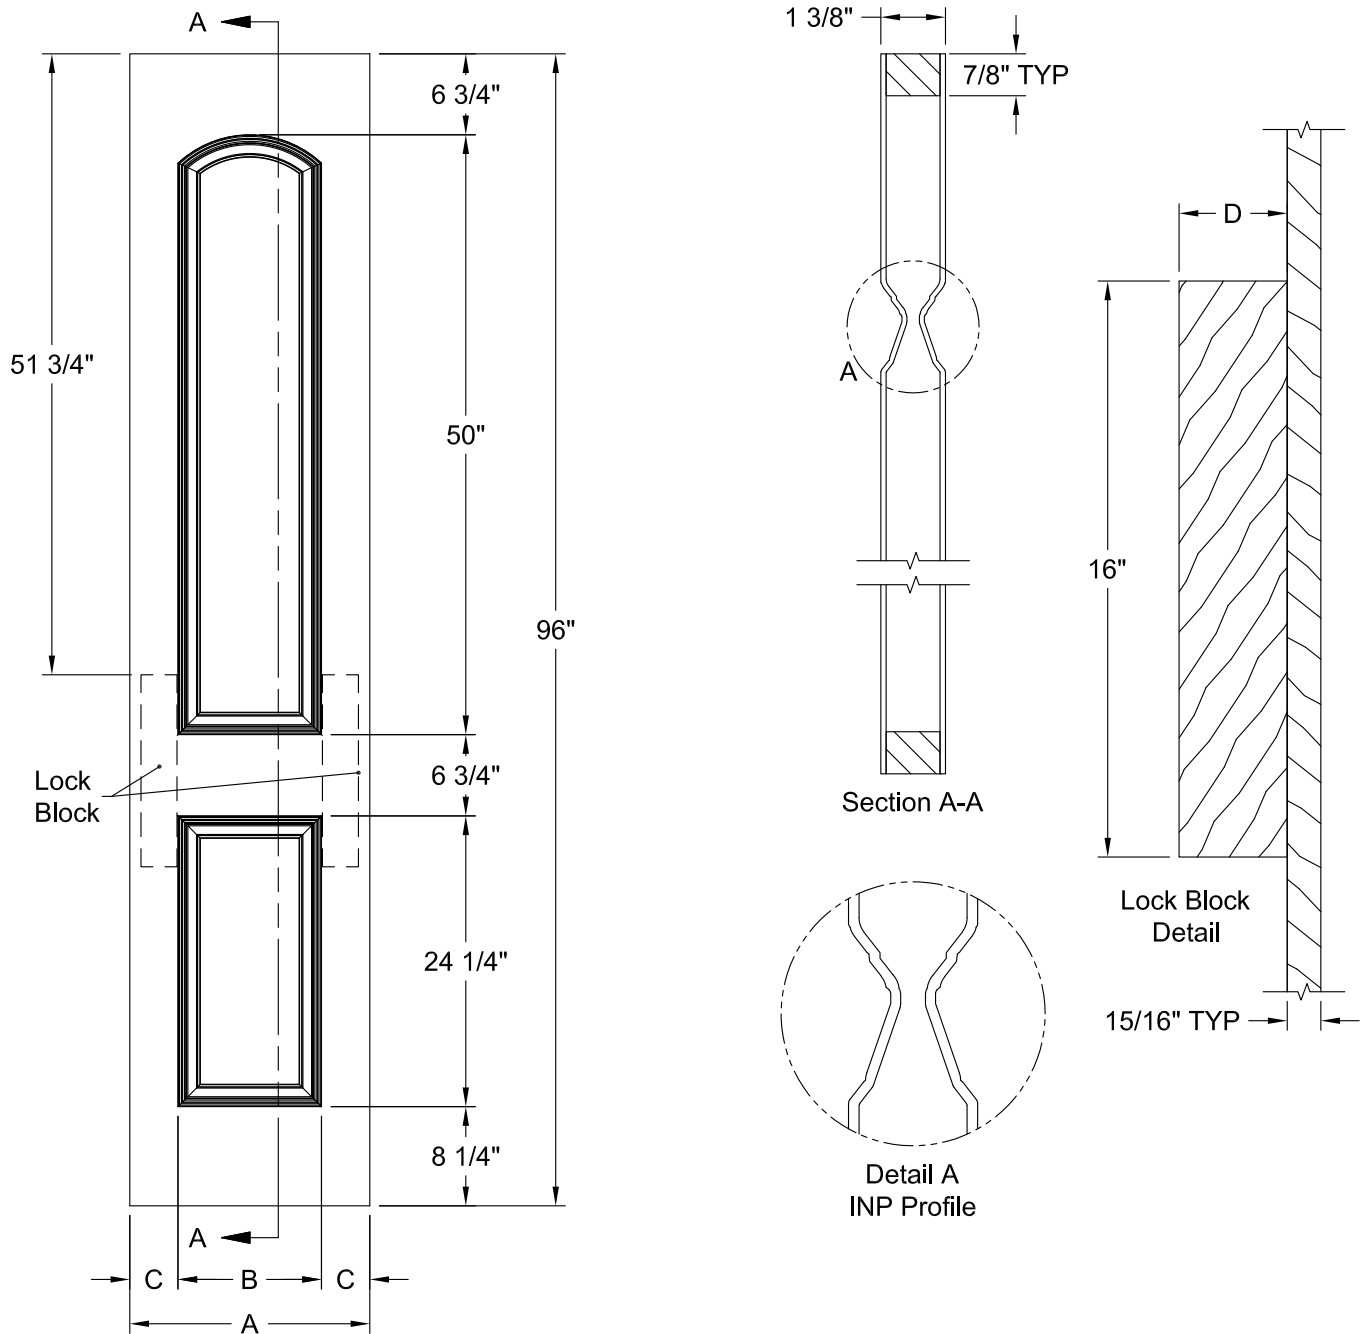

CAIMAN SMOOTH 8'-0"

Dimension Table				
Door Size	A	B	C	D
3'-0" x 8'-0"	36"	23 3/4"	6 1/8"	3"
2'-10" x 8'-0"	34"	21 3/4"	6 1/8"	3"
2'-8" x 8'-0"	32"	21 3/4"	5 1/8"	3"
2'-6" x 8'-0"	30"	19 3/4"	5 1/8"	3"
2'-4" x 8'-0"	28"	17 3/4"	5 1/8"	3"
2'-2" x 8'-0"	26"	15 3/4"	5 1/8"	3"
2'-0" x 8'-0"	24"	15 3/4"	4 1/8"	3"
1'-10" x 8'-0"	22"	15 3/4"	3 1/8"	2 1/8"

CAIMAN SMOOTH 8'-0"

Dimension Table				
Door Size	A	B	C	D
1'-8" x 8'-0"	20"	12"	4"	3"
1'-6" x 8'-0"	18"	12"	3"	2 1/8"