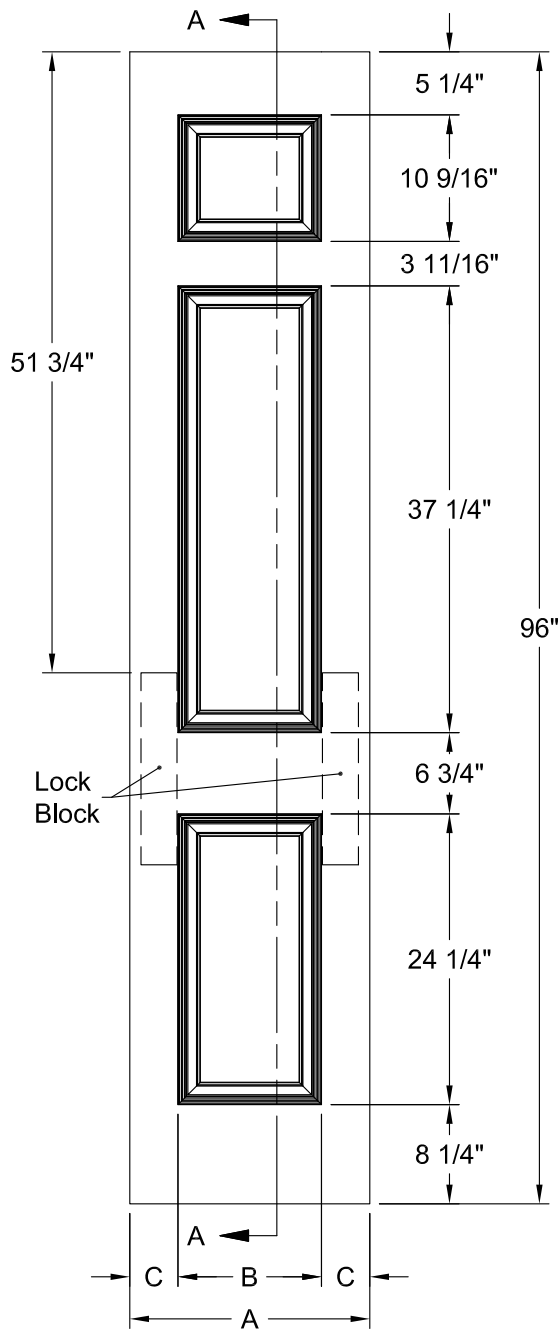

COLONIST SMOOTH 8'-0"

Dimension Table				
Door Size	A	B	C	D
3'-0" x 8'-0"	36"	12"	4 1/8"	3"
2'-10" x 8'-0"	34"	10"	5 1/8"	3"
2'-8" x 8'-0"	32"	10"	4 1/8"	3"
2'-6" x 8'-0"	30"	9"	4 1/8"	3"
2'-4" x 8'-0"	28"	8"	4 1/8"	3"
2'-2" x 8'-0"	26"	6"	5 1/8"	3"
2'-0" x 8'-0"	24"	6"	4 1/8"	3"
1'-10" x 8'-0"	22"	6"	3 1/8"	2 1/8"

COLONIST SMOOTH 8'-0"

Section A-A

Lock Block Detail

Detail A  
INP Profile

Dimension Table				
Door Size	A	B	C	D
1'-8" x 8'-0"	20"	12"	4"	3"
1'-6" x 8'-0"	18"	12"	3"	1 5/8"
1'-4" x 8'-0"	16"	7"	4 1/2"	3"
1'-3" x 6'-8"	15"	7"	4"	3"
1'-2" x 6'-8"	14"	7"	3 1/2"	2 1/8"
1'-0" x 6'-8"	12"	7"	2 1/2"	1 3/8"

COLONIST BIFOLD SMOOTH 8'-0"

Dimension Table					
Door Size	A	B	C	D	E
3'-0" x 8'-0"	36"	10"	5 3/4"	2 3/8"	17 7/8"
2'-10" x 8'-0"	34"	10"	4 3/4"	2 3/8"	16 7/8"
2'-8" x 8'-0"	32"	10"	3 3/4"	2 3/8"	15 7/8"
2'-6" x 8'-0"	30"	10"	2 3/4"	2 3/8"	14 7/8"
2'-4" x 8'-0"	28"	10"	1 3/4"	1 3/8"	13 7/8"
2'-2" x 8'-0"	26"	6"	5 1/8"	1 3/4"	12 7/8"
2'-0" x 8'-0"	24"	6"	4 1/8"	1 3/4"	11 7/8"
1'-10" x 8'-0"	22"	6"	3 1/8"	1 3/4"	10 7/8"