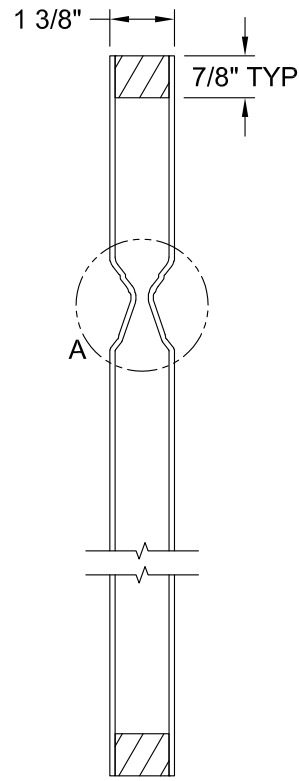

COLONIST SMOOTH 8'-0"

Dimension Table				
Door Size	A	B	C	D
3'-0" x 8'-0"	36"	12"	4 1/8"	3"
2'-10" x 8'-0"	34"	10"	5 1/8"	3"
2'-8" x 8'-0"	32"	10"	4 1/8"	3"
2'-6" x 8'-0"	30"	9"	4 1/8"	3"
2'-4" x 8'-0"	28"	8"	4 1/8"	3"
2'-2" x 8'-0"	26"	6"	5 1/8"	3"
2'-0" x 8'-0"	24"	6"	4 1/8"	3"
1'-10" x 8'-0"	22"	6"	3 1/8"	2 1/8"

COLONIST SMOOTH 8'-0"

Section A-A

Lock Block Detail

Detail A  
INP Profile

Dimension Table				
Door Size	A	B	C	D
1'-8" x 8'-0"	20"	12"	4"	3"
1'-6" x 8'-0"	18"	12"	3"	1 5/8"
1'-4" x 8'-0"	16"	7"	4 1/2"	3"
1'-3" x 6'-8"	15"	7"	4"	3"
1'-2" x 6'-8"	14"	7"	3 1/2"	2 1/8"
1'-0" x 6'-8"	12"	7"	2 1/2"	1 3/8"

COLONIST BIFOLD SMOOTH 8'-0"

Dimension Table					
Door Size	A	B	C	D	E
3'-0" x 8'-0"	36"	10"	5 3/4"	2 3/8"	17 7/8"
2'-10" x 8'-0"	34"	10"	4 3/4"	2 3/8"	16 7/8"
2'-8" x 8'-0"	32"	10"	3 3/4"	2 3/8"	15 7/8"
2'-6" x 8'-0"	30"	10"	2 3/4"	2 3/8"	14 7/8"
2'-4" x 8'-0"	28"	10"	1 3/4"	1 3/8"	13 7/8"
2'-2" x 8'-0"	26"	6"	5 1/8"	1 3/4"	12 7/8"
2'-0" x 8'-0"	24"	6"	4 1/8"	1 3/4"	11 7/8"
1'-10" x 8'-0"	22"	6"	3 1/8"	1 3/4"	10 7/8"