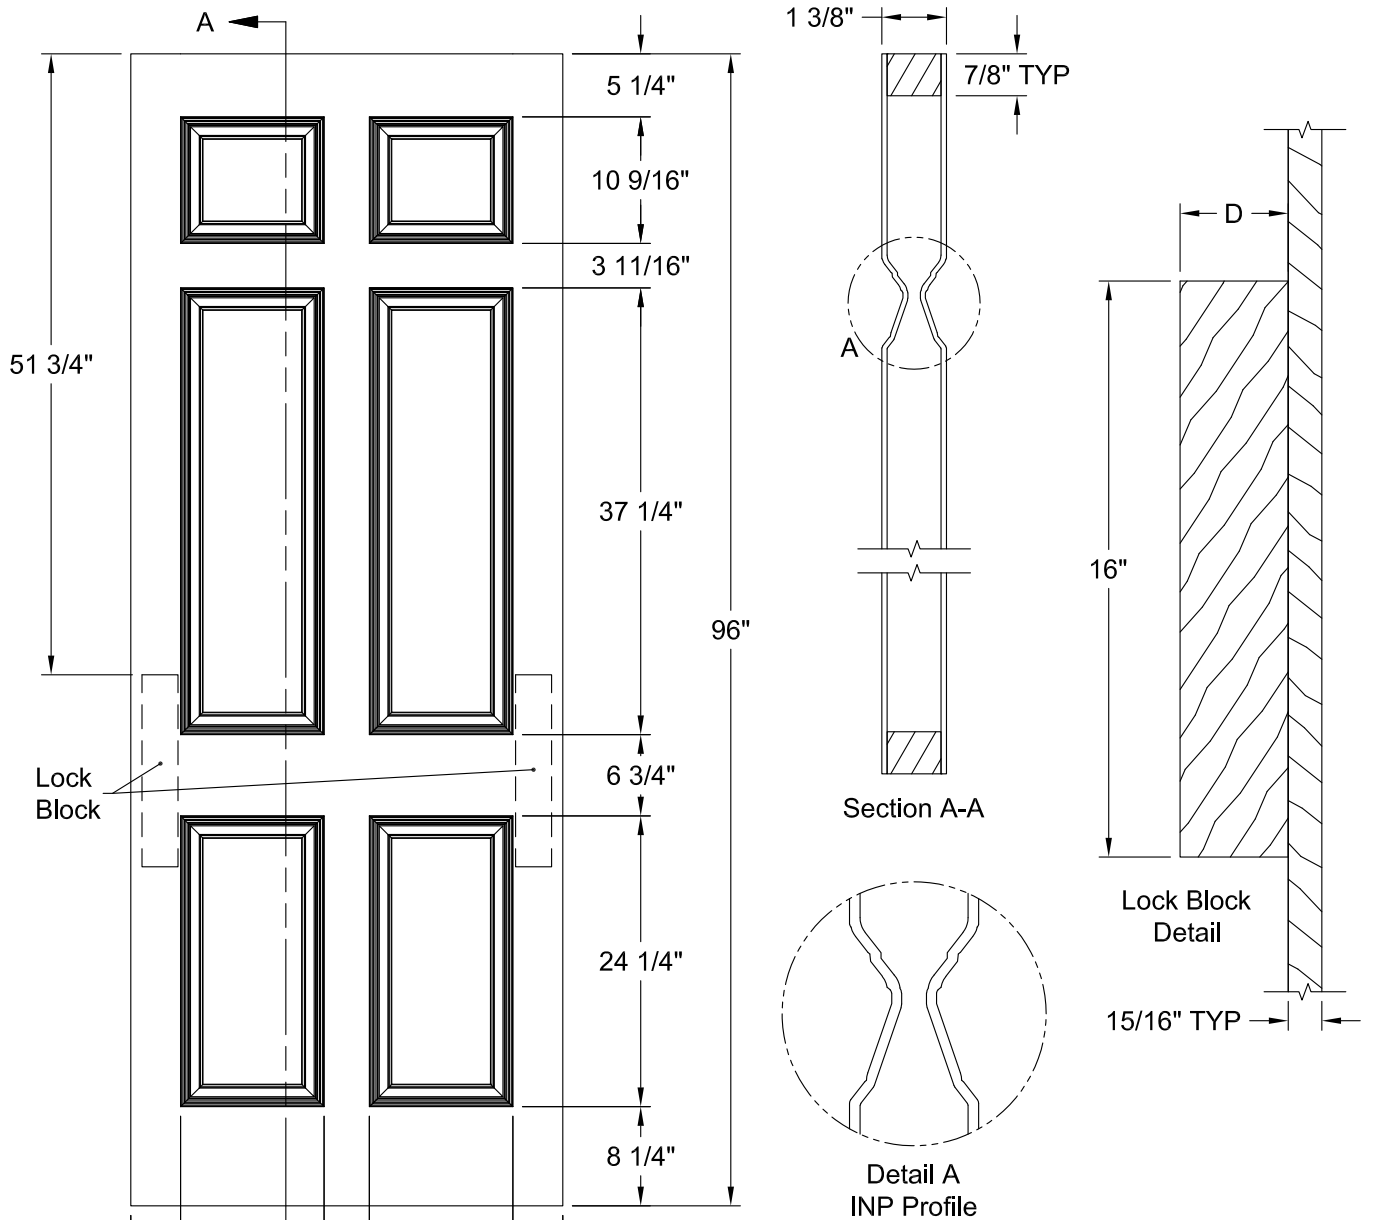

COLONIST SMOOTH 8'-0"

Dimension Table				
Door Size	A	B	C	D
3'-0" x 8'-0"	36"	12"	4 1/8"	3"
2'-10" x 8'-0"	34"	10"	5 1/8"	3"
2'-8" x 8'-0"	32"	10"	4 1/8"	3"
2'-6" x 8'-0"	30"	9"	4 1/8"	3"
2'-4" x 8'-0"	28"	8"	4 1/8"	3"
2'-2" x 8'-0"	26"	6"	5 1/8"	3"
2'-0" x 8'-0"	24"	6"	4 1/8"	3"
1'-10" x 8'-0"	22"	6"	3 1/8"	2 1/8"

COLONIST SMOOTH 8'-0"

Section A-A

Lock Block Detail

Detail A  
INP Profile

Dimension Table				
Door Size	A	B	C	D
1'-8" x 8'-0"	20"	12"	4"	3"
1'-6" x 8'-0"	18"	12"	3"	1 5/8"
1'-4" x 8'-0"	16"	7"	4 1/2"	3"
1'-3" x 6'-8"	15"	7"	4"	3"
1'-2" x 6'-8"	14"	7"	3 1/2"	2 1/8"
1'-0" x 6'-8"	12"	7"	2 1/2"	1 3/8"

COLONIST BIFOLD SMOOTH 8'-0"

Dimension Table					
Door Size	A	B	C	D	E
3'-0" x 8'-0"	36"	10"	5 3/4"	2 3/8"	17 7/8"
2'-10" x 8'-0"	34"	10"	4 3/4"	2 3/8"	16 7/8"
2'-8" x 8'-0"	32"	10"	3 3/4"	2 3/8"	15 7/8"
2'-6" x 8'-0"	30"	10"	2 3/4"	2 3/8"	14 7/8"
2'-4" x 8'-0"	28"	10"	1 3/4"	1 3/8"	13 7/8"
2'-2" x 8'-0"	26"	6"	5 1/8"	1 3/4"	12 7/8"
2'-0" x 8'-0"	24"	6"	4 1/8"	1 3/4"	11 7/8"
1'-10" x 8'-0"	22"	6"	3 1/8"	1 3/4"	10 7/8"