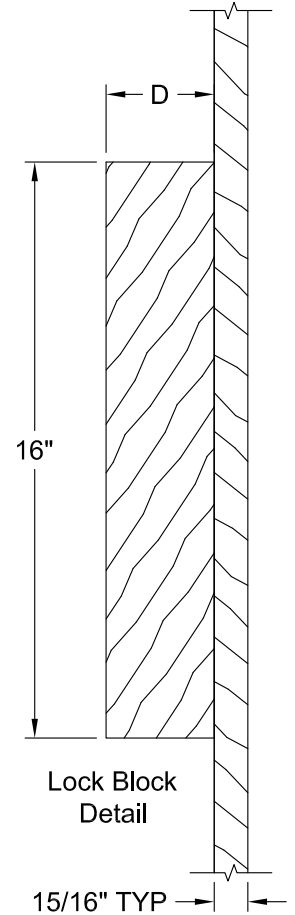

COLONIST SMOOTH 8'-0"

Dimension Table				
Door Size	A	B	C	D
3'-0" x 8'-0"	36"	12"	4 1/8"	3"
2'-10" x 8'-0"	34"	10"	5 1/8"	3"
2'-8" x 8'-0"	32"	10"	4 1/8"	3"
2'-6" x 8'-0"	30"	9"	4 1/8"	3"
2'-4" x 8'-0"	28"	8"	4 1/8"	3"
2'-2" x 8'-0"	26"	6"	5 1/8"	3"
2'-0" x 8'-0"	24"	6"	4 1/8"	3"
1'-10" x 8'-0"	22"	6"	3 1/8"	2 1/8"

COLONIST SMOOTH 8'-0"

Section A-A

Lock Block Detail

Detail A  
INP Profile

Dimension Table				
Door Size	A	B	C	D
1'-8" x 8'-0"	20"	12"	4"	3"
1'-6" x 8'-0"	18"	12"	3"	1 5/8"
1'-4" x 8'-0"	16"	7"	4 1/2"	3"
1'-3" x 6'-8"	15"	7"	4"	3"
1'-2" x 6'-8"	14"	7"	3 1/2"	2 1/8"
1'-0" x 6'-8"	12"	7"	2 1/2"	1 3/8"

COLONIST BIFOLD SMOOTH 8'-0"

Dimension Table					
Door Size	A	B	C	D	E
3'-0" x 8'-0"	36"	10"	5 3/4"	2 3/8"	17 7/8"
2'-10" x 8'-0"	34"	10"	4 3/4"	2 3/8"	16 7/8"
2'-8" x 8'-0"	32"	10"	3 3/4"	2 3/8"	15 7/8"
2'-6" x 8'-0"	30"	10"	2 3/4"	2 3/8"	14 7/8"
2'-4" x 8'-0"	28"	10"	1 3/4"	1 3/8"	13 7/8"
2'-2" x 8'-0"	26"	6"	5 1/8"	1 3/4"	12 7/8"
2'-0" x 8'-0"	24"	6"	4 1/8"	1 3/4"	11 7/8"
1'-10" x 8'-0"	22"	6"	3 1/8"	1 3/4"	10 7/8"