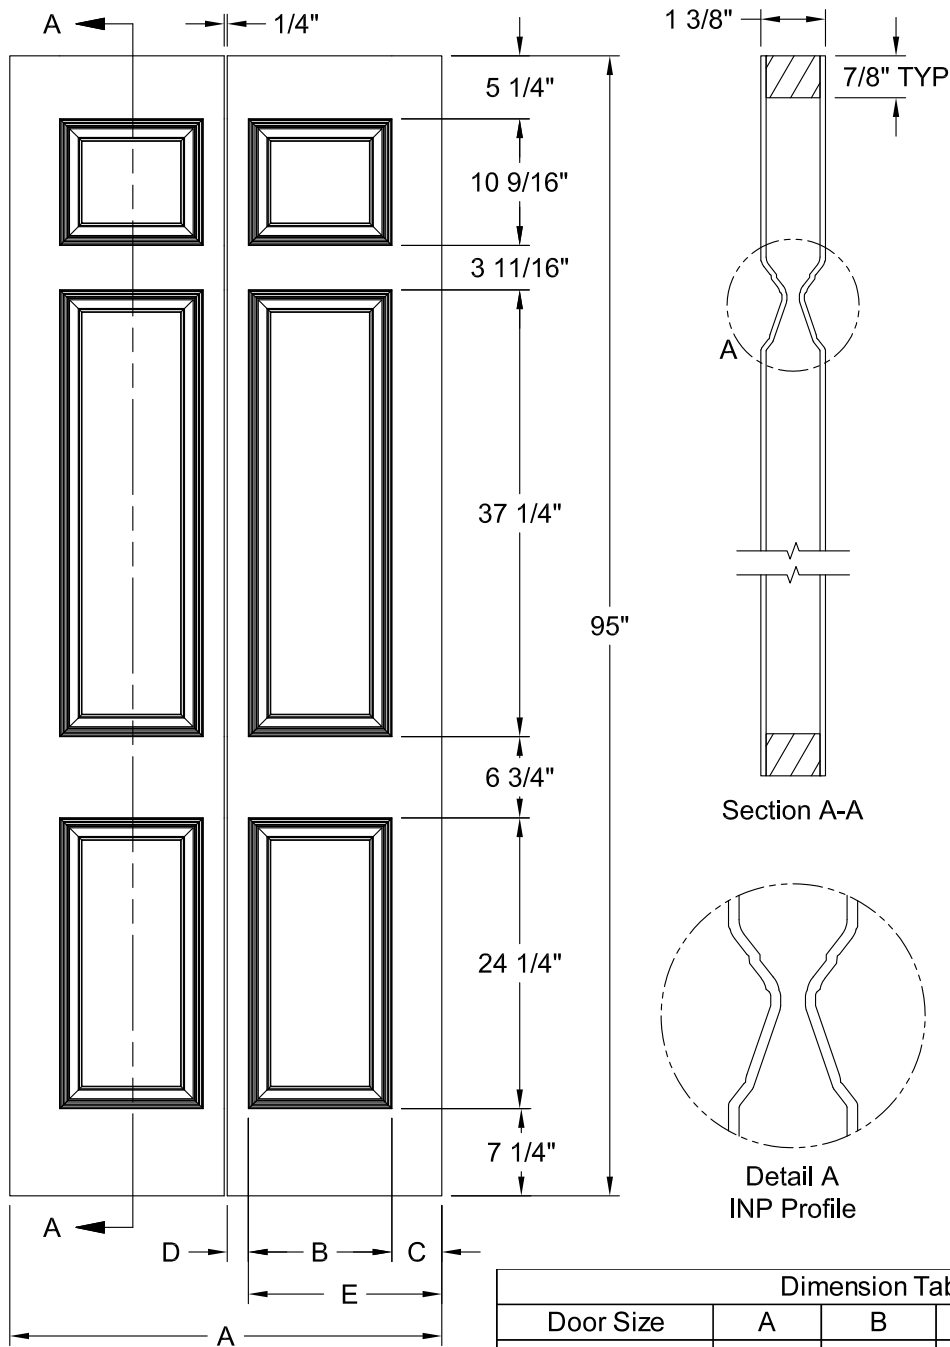

COLONIST SMOOTH 8'-0"

Dimension Table				
Door Size	A	B	C	D
3'-0" x 8'-0"	36"	12"	4 1/8"	3"
2'-10" x 8'-0"	34"	10"	5 1/8"	3"
2'-8" x 8'-0"	32"	10"	4 1/8"	3"
2'-6" x 8'-0"	30"	9"	4 1/8"	3"
2'-4" x 8'-0"	28"	8"	4 1/8"	3"
2'-2" x 8'-0"	26"	6"	5 1/8"	3"
2'-0" x 8'-0"	24"	6"	4 1/8"	3"
1'-10" x 8'-0"	22"	6"	3 1/8"	2 1/8"

COLONIST SMOOTH 8'-0"

Section A-A

Lock Block Detail

Detail A  
INP Profile

Dimension Table				
Door Size	A	B	C	D
1'-8" x 8'-0"	20"	12"	4"	3"
1'-6" x 8'-0"	18"	12"	3"	1 5/8"
1'-4" x 8'-0"	16"	7"	4 1/2"	3"
1'-3" x 6'-8"	15"	7"	4"	3"
1'-2" x 6'-8"	14"	7"	3 1/2"	2 1/8"
1'-0" x 6'-8"	12"	7"	2 1/2"	1 3/8"

COLONIST BIFOLD SMOOTH 8'-0"

Dimension Table					
Door Size	A	B	C	D	E
3'-0" x 8'-0"	36"	10"	5 3/4"	2 3/8"	17 7/8"
2'-10" x 8'-0"	34"	10"	4 3/4"	2 3/8"	16 7/8"
2'-8" x 8'-0"	32"	10"	3 3/4"	2 3/8"	15 7/8"
2'-6" x 8'-0"	30"	10"	2 3/4"	2 3/8"	14 7/8"
2'-4" x 8'-0"	28"	10"	1 3/4"	1 3/8"	13 7/8"
2'-2" x 8'-0"	26"	6"	5 1/8"	1 3/4"	12 7/8"
2'-0" x 8'-0"	24"	6"	4 1/8"	1 3/4"	11 7/8"
1'-10" x 8'-0"	22"	6"	3 1/8"	1 3/4"	10 7/8"