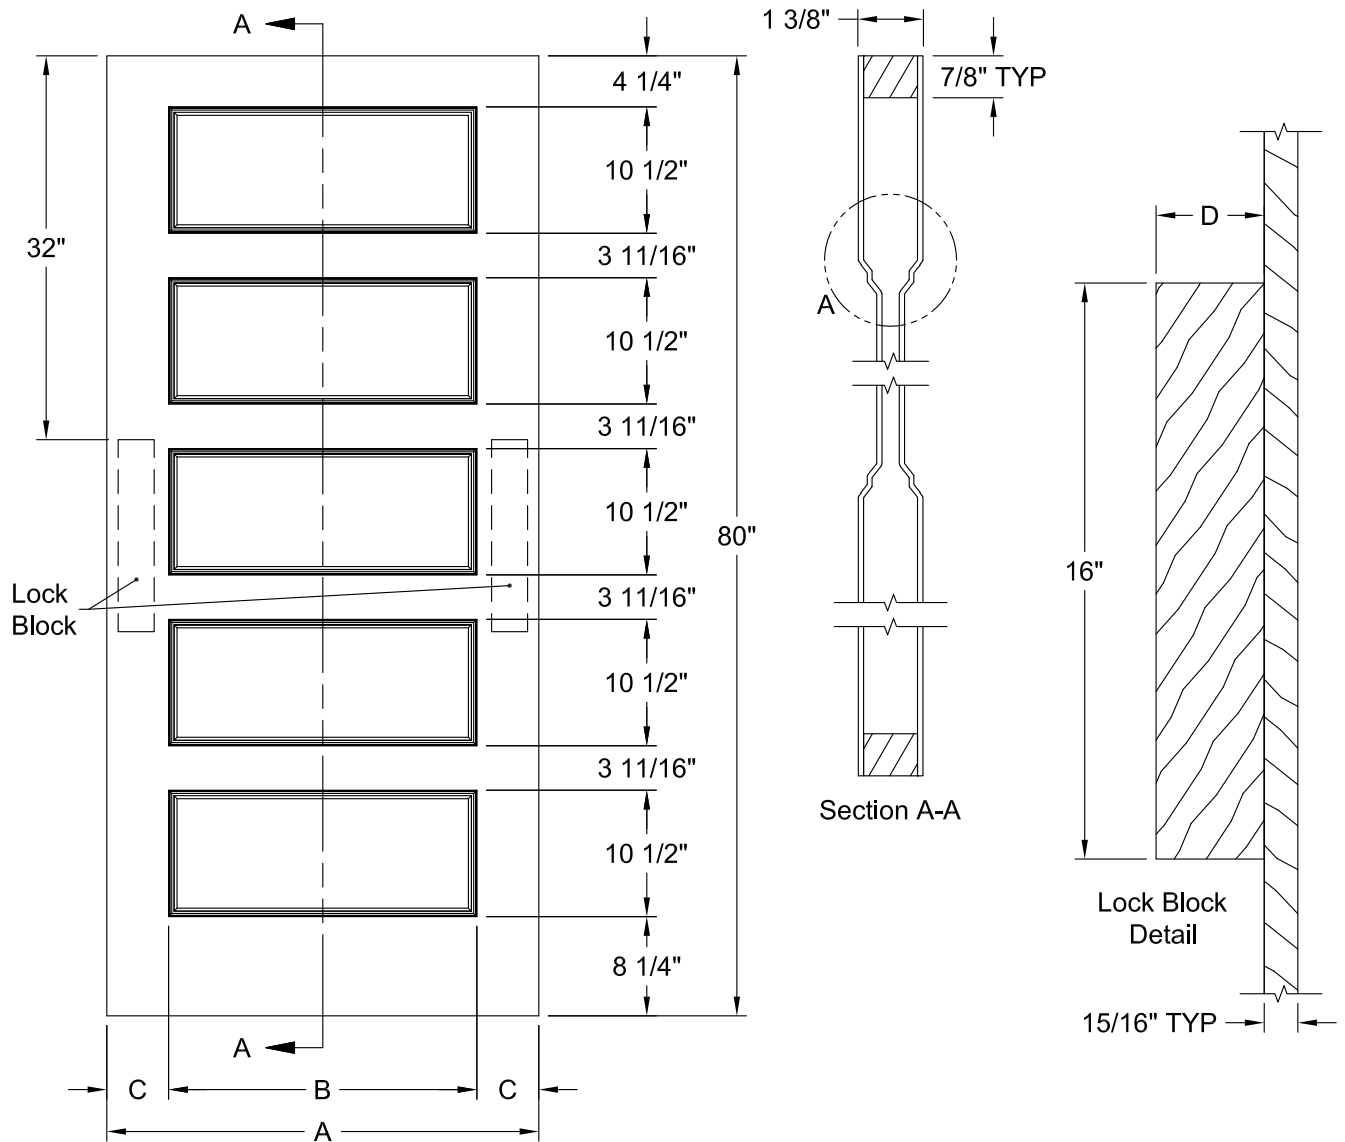

CONMORE SMOOTH 6'-8"

Detail A
Flat Panel
Profile

Dimension Table				
Door Size	A	B	C	D
3'-0" x 6'-8"	36"	25 5/8"	5 3/16"	3"
2'-10" x 6'-8"	34"	23 5/8"	5 3/16"	3"
2'-8" x 6'-8"	32"	23 5/8"	4 3/16"	3"
2'-6" x 6'-8"	30"	21 5/8"	4 3/16"	3"
2'-4" x 6'-8"	28"	19 5/8"	4 3/16"	3"
2'-2" x 6'-8"	26"	15 5/8"	5 3/16"	3"
2'-0" x 6'-8"	24"	15 5/8"	4 3/16"	3"
1'-10" x 6'-8"	22"	15 5/8"	3 3/16"	2 1/8"
1'-8" x 6'-8"	20"	9 5/8"	5 3/16"	3"
1'-6" x 6'-8"	18"	9 5/8"	4 3/16"	3"

CONMORE BIFOLD SMOOTH 6'-8"

Detail A
Flat Panel
Profile

Dimension Table					
Door Size	A	B	C	D	E
3'-0" x 6'-8"	36"	9 1/16"	6 7/16"	2 3/8"	17 7/8"
2'-10" x 6'-8"	34"	9 1/16"	5 7/16"	2 3/8"	16 7/8"
2'-8" x 6'-8"	32"	9 1/16"	4 7/16"	2 3/8"	15 7/8"
2'-6" x 6'-8"	30"	9 1/16"	3 7/16"	2 3/8"	14 7/8"
2'-4" x 6'-8"	28"	9 1/16"	2 7/16"	2 3/8"	13 7/8"
2'-0" x 6'-8"	24"	6 3/4"	3 3/8"	1 3/4"	11 7/8"
1'-10" x 6'-8"	22"	6 3/4"	2 3/8"	1 3/4"	10 7/8"