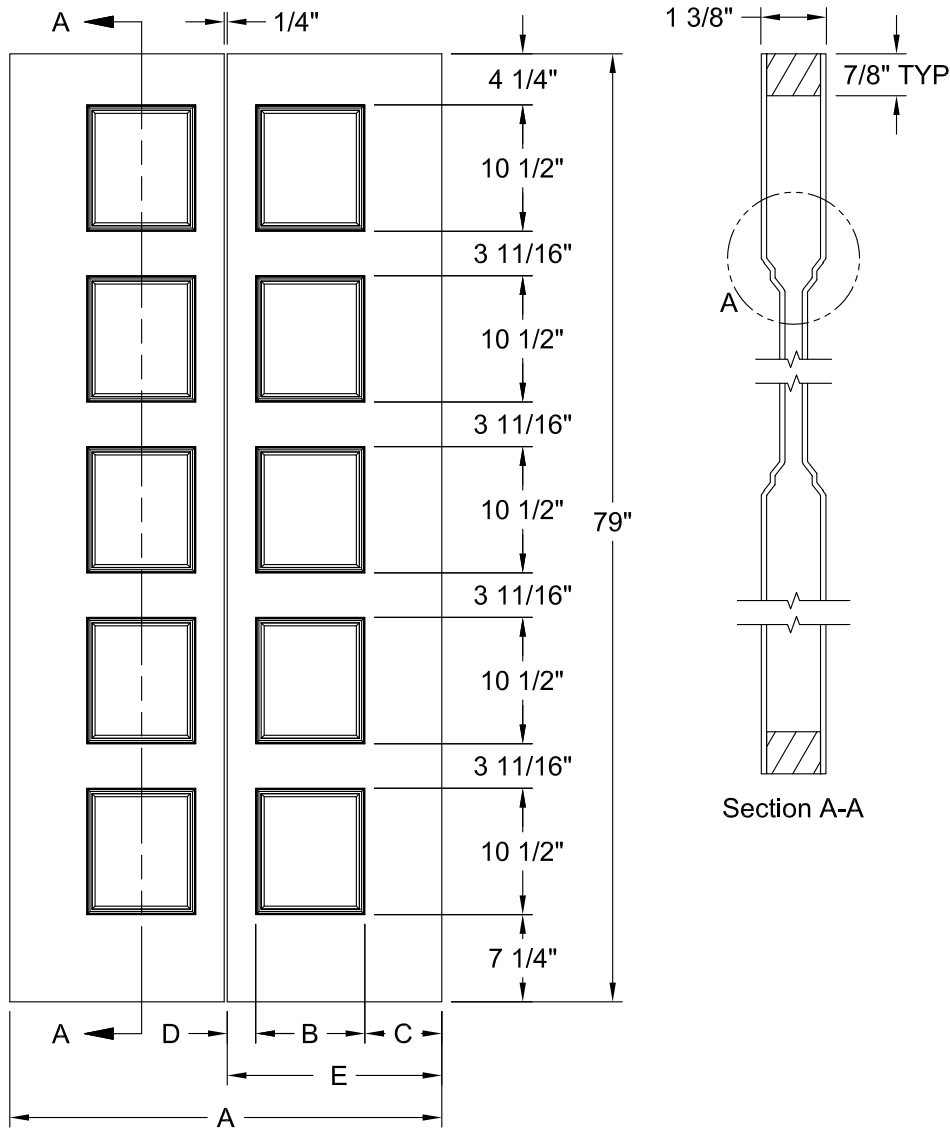

CONMORE SMOOTH 6'-8"

Detail A
Flat Panel
Profile

Dimension Table				
Door Size	A	B	C	D
3'-0" x 6'-8"	36"	25 5/8"	5 3/16"	3"
2'-10" x 6'-8"	34"	23 5/8"	5 3/16"	3"
2'-8" x 6'-8"	32"	23 5/8"	4 3/16"	3"
2'-6" x 6'-8"	30"	21 5/8"	4 3/16"	3"
2'-4" x 6'-8"	28"	19 5/8"	4 3/16"	3"
2'-2" x 6'-8"	26"	15 5/8"	5 3/16"	3"
2'-0" x 6'-8"	24"	15 5/8"	4 3/16"	3"
1'-10" x 6'-8"	22"	15 5/8"	3 3/16"	2 1/8"
1'-8" x 6'-8"	20"	9 5/8"	5 3/16"	3"
1'-6" x 6'-8"	18"	9 5/8"	4 3/16"	3"

CONMORE BIFOLD SMOOTH 6'-8"

Detail A
Flat Panel
Profile

Dimension Table					
Door Size	A	B	C	D	E
3'-0" x 6'-8"	36"	9 1/16"	6 7/16"	2 3/8"	17 7/8"
2'-10" x 6'-8"	34"	9 1/16"	5 7/16"	2 3/8"	16 7/8"
2'-8" x 6'-8"	32"	9 1/16"	4 7/16"	2 3/8"	15 7/8"
2'-6" x 6'-8"	30"	9 1/16"	3 7/16"	2 3/8"	14 7/8"
2'-4" x 6'-8"	28"	9 1/16"	2 7/16"	2 3/8"	13 7/8"
2'-0" x 6'-8"	24"	6 3/4"	3 3/8"	1 3/4"	11 7/8"
1'-10" x 6'-8"	22"	6 3/4"	2 3/8"	1 3/4"	10 7/8"