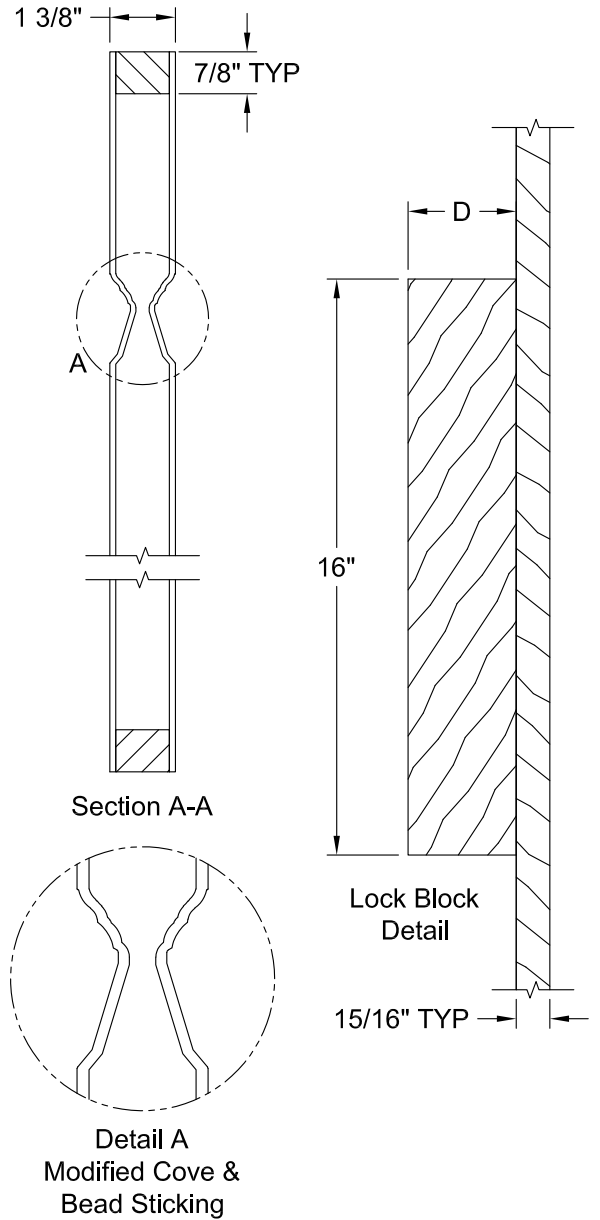

ROCKPORT SMOOTH 6'-8"

Dimension Table				
Door Size	A	B	C	D
3'-0" x 6'-8"	36"	25 3/4"	5 1/8"	3"
2'-10" x 6'-8"	34"	25 3/4"	4 1/8"	3"
2'-8" x 6'-8"	32"	23 3/4"	4 1/8"	3"
2'-6" x 6'-8"	30"	21 3/4"	4 1/8"	3"
2'-4" x 6'-8"	28"	19 3/4"	4 1/8"	3"
2'-2" x 6'-8"	26"	19 3/4"	3 1/8"	2 1/8"
2'-0" x 6'-8"	24"	15 3/4"	4 1/8"	3"
1'-8" x 6'-8"	20"	10 1/4"	4 7/8"	3"
1'-6" x 6'-8"	18"	10 1/4"	3 7/8"	2 11/16"

ROCKPORT BIFOLD SMOOTH 6'-8"

Dimension Table					
Door Size	A	B	C	D	E
3'-0" x 6'-8"	36"	11 7/8"	4 3/16"	1 15/16"	17 7/8"
2'-8" x 6'-8"	32"	8 7/8"	5 3/16"	1 15/16"	15 7/8"
2'-6" x 6'-8"	30"	8 7/8"	4 3/16"	1 15/16"	17 7/8"
2'-4" x 6'-8"	28"	5 7/8"	5 3/16"	2 15/16"	13 7/8"
2'-0" x 6'-8"	24"	5 7/8"	4 3/16"	1 15/16"	11 7/8"