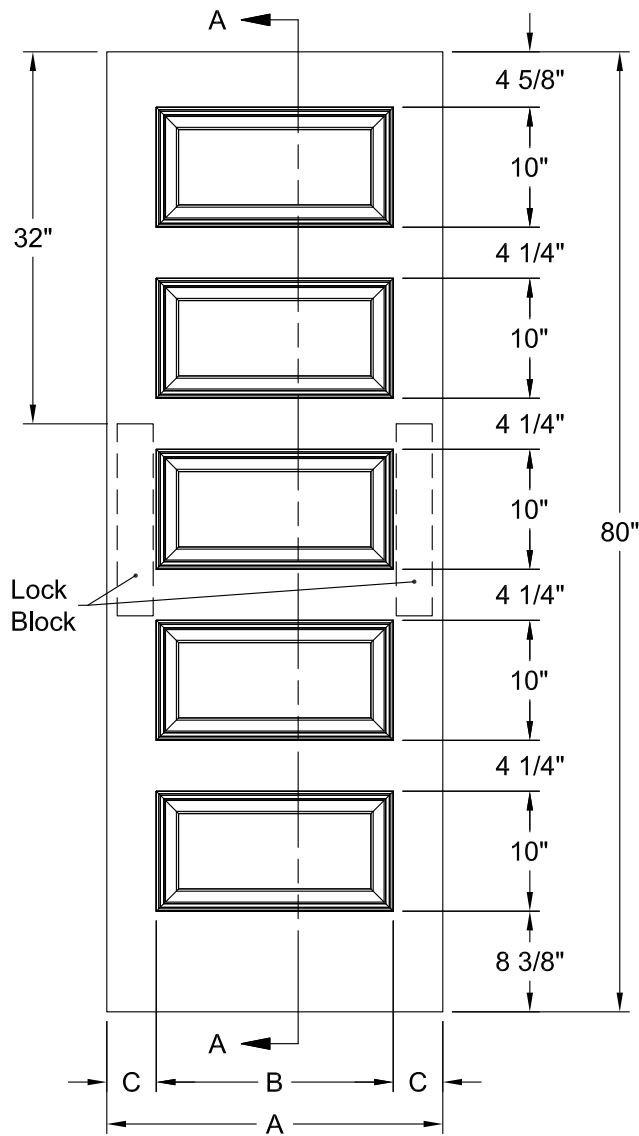

ROCKPORT SMOOTH 6'-8"

Dimension Table				
Door Size	A	B	C	D
3'-0" x 6'-8"	36"	25 3/4"	5 1/8"	3"
2'-10" x 6'-8"	34"	25 3/4"	4 1/8"	3"
2'-8" x 6'-8"	32"	23 3/4"	4 1/8"	3"
2'-6" x 6'-8"	30"	21 3/4"	4 1/8"	3"
2'-4" x 6'-8"	28"	19 3/4"	4 1/8"	3"
2'-2" x 6'-8"	26"	19 3/4"	3 1/8"	2 1/8"
2'-0" x 6'-8"	24"	15 3/4"	4 1/8"	3"
1'-8" x 6'-8"	20"	10 1/4"	4 7/8"	3"
1'-6" x 6'-8"	18"	10 1/4"	3 7/8"	2 11/16"

ROCKPORT BIFOLD SMOOTH 6'-8"

Dimension Table					
Door Size	A	B	C	D	E
3'-0" x 6'-8"	36"	11 7/8"	4 3/16"	1 15/16"	17 7/8"
2'-8" x 6'-8"	32"	8 7/8"	5 3/16"	1 15/16"	15 7/8"
2'-6" x 6'-8"	30"	8 7/8"	4 3/16"	1 15/16"	17 7/8"
2'-4" x 6'-8"	28"	5 7/8"	5 3/16"	2 15/16"	13 7/8"
2'-0" x 6'-8"	24"	5 7/8"	4 3/16"	1 15/16"	11 7/8"