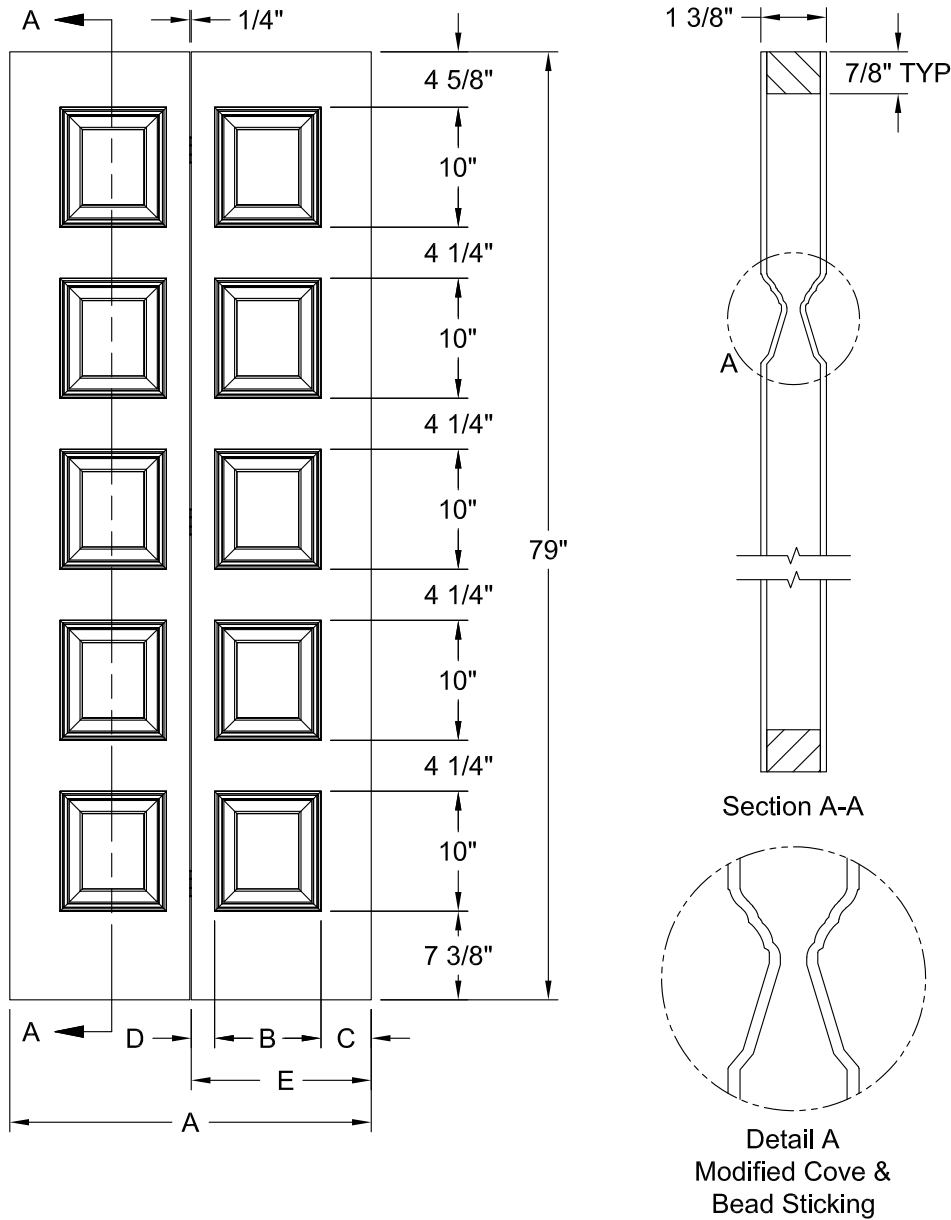

ROCKPORT SMOOTH 6'-8"

Dimension Table				
Door Size	A	B	C	D
3'-0" x 6'-8"	36"	25 3/4"	5 1/8"	3"
2'-10" x 6'-8"	34"	25 3/4"	4 1/8"	3"
2'-8" x 6'-8"	32"	23 3/4"	4 1/8"	3"
2'-6" x 6'-8"	30"	21 3/4"	4 1/8"	3"
2'-4" x 6'-8"	28"	19 3/4"	4 1/8"	3"
2'-2" x 6'-8"	26"	19 3/4"	3 1/8"	2 1/8"
2'-0" x 6'-8"	24"	15 3/4"	4 1/8"	3"
1'-8" x 6'-8"	20"	10 1/4"	4 7/8"	3"
1'-6" x 6'-8"	18"	10 1/4"	3 7/8"	2 11/16"

ROCKPORT BIFOLD SMOOTH 6'-8"

Dimension Table					
Door Size	A	B	C	D	E
3'-0" x 6'-8"	36"	11 7/8"	4 3/16"	1 15/16"	17 7/8"
2'-8" x 6'-8"	32"	8 7/8"	5 3/16"	1 15/16"	15 7/8"
2'-6" x 6'-8"	30"	8 7/8"	4 3/16"	1 15/16"	17 7/8"
2'-4" x 6'-8"	28"	5 7/8"	5 3/16"	2 15/16"	13 7/8"
2'-0" x 6'-8"	24"	5 7/8"	4 3/16"	1 15/16"	11 7/8"